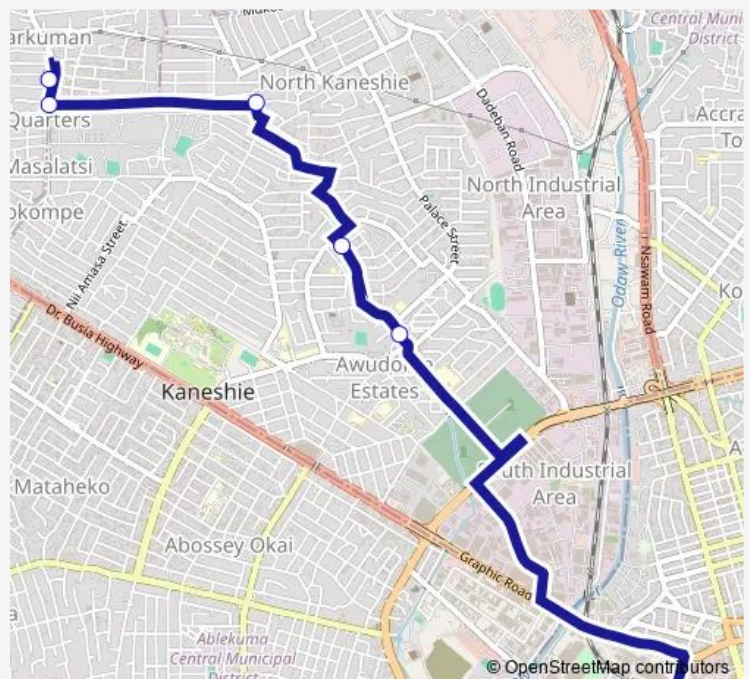

### Direction

Terminal Accra Cmb — Terminal Darkuman Station

6 stops

[Open route schedule](#)

Terminal Accra Cmb

Awudome Roundabout

2nd Junction

Bubiashie

Quarters 306

Terminal Darkuman Station

### Route schedule

Terminal Accra Cmb — Terminal Darkuman Station

Monday 15:09

Tuesday 15:09

Wednesday 15:09

Thursday 15:09

Friday 15:09

Saturday 15:09

### Route info

Direction: Terminal Accra Cmb

Stops: 6

Trip Duration: 0 hour 39 min

■ 248B — Accra CMB to Darkuman Station

248B Bus time schedules and route maps are available in an offline PDF at [busmaps.com](https://busmaps.com). Use the [busmaps.com](https://busmaps.com) website to see live bus times, train schedule or subway schedule, and step-by-step directions for all public transit in Accra