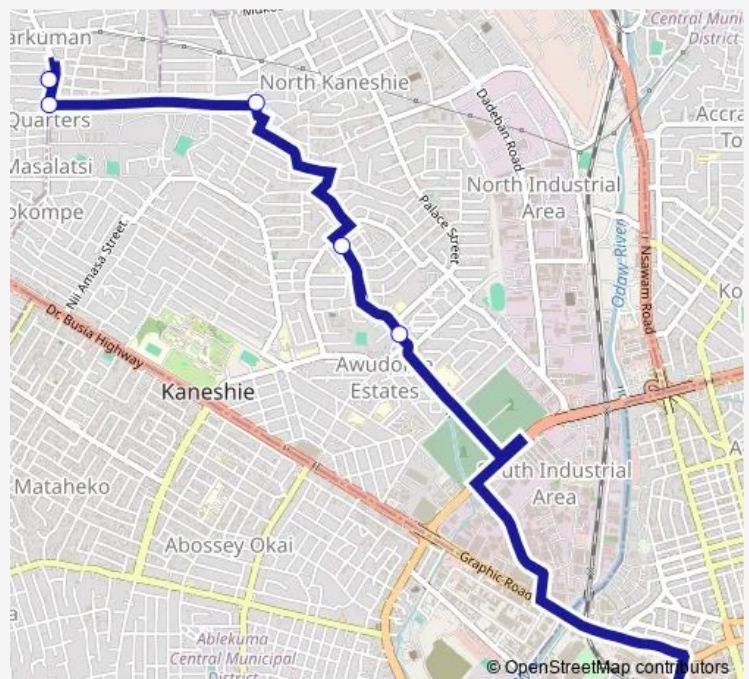

Bus 248b Accra CMB to Darkuman Station

[Go to website](#)

Direction

Terminal Accra Cmb — Terminal Darkuman Station

6 stops

[Open route schedule](#)

Terminal Accra Cmb

Awudome Roundabout

Wednesday 15:09

Thursday 15:09

Friday 15:09

Saturday 15:09

Sunday 15:09

Route info

Direction: Terminal Accra Cmb

Stops: 6

Trip Duration: 0 hour 39 min

■ 248b — Accra CMB to Darkuman Station

248b Bus time schedules and route maps are available in an offline PDF at busmaps.com. Use the busmaps.com website to see live bus times, train schedule or subway schedule, and step-by-step directions for all public transit in Accra