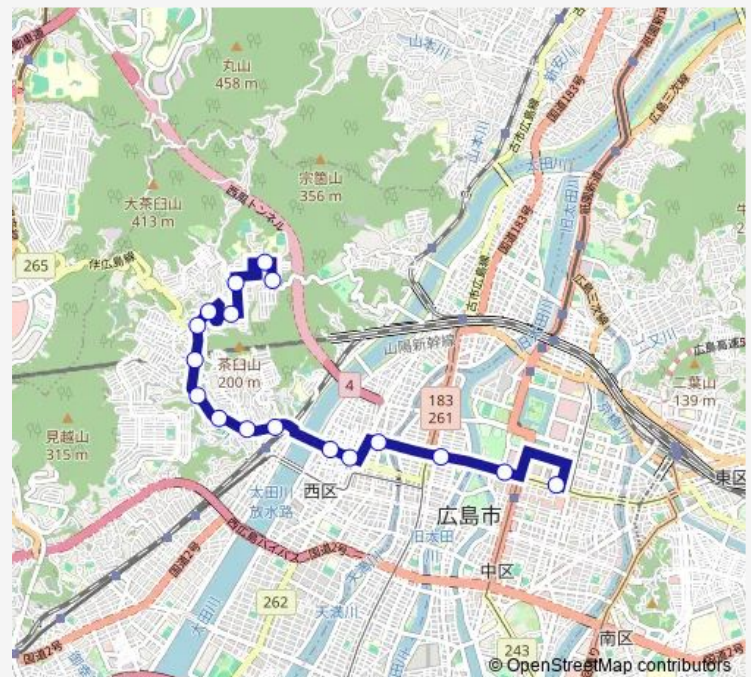

### Route schedule

八丁堀(ハンズ前) — 大迫団地

Monday 18:00

Tuesday 18:00

Wednesday 18:00

Thursday 18:00

Friday 18:00

Saturday —

### Route info

Direction: 八丁堀(ハンズ前)

Stops: 17

Trip Duration: 0 hour 39 min

■ 11-52 大迫団地線

11-52 大迫団地線 Bus time schedules and route maps are available in an offline PDF at [busmaps.com](https://busmaps.com). Use the [busmaps.com](https://busmaps.com) website to see live bus times, train schedule or subway schedule, and step-by-step directions for all public transit in Hiroshima