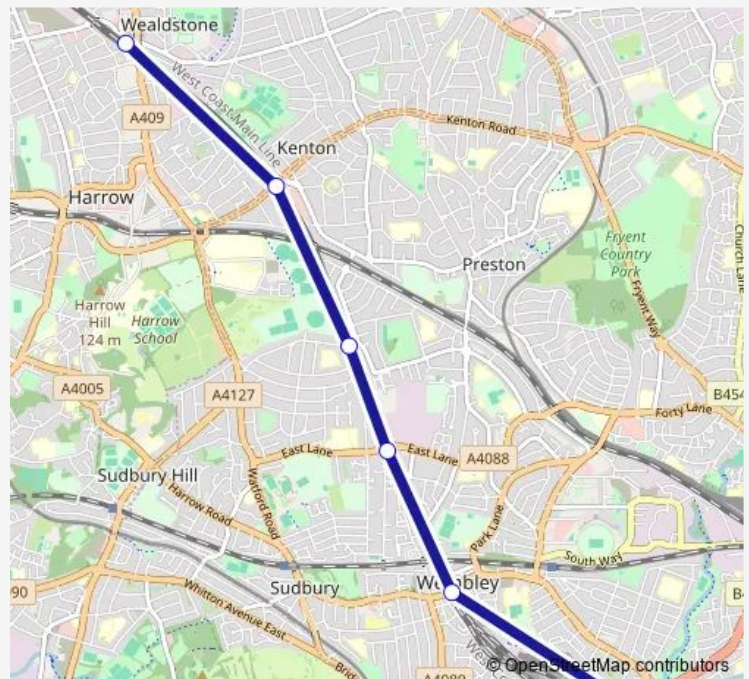

## Metro Lt:Sbp->Hrw LT underground service from SBP to Hrw

[Go to website](#)

### Direction

Stonebridge Park — Harrow & Wealdstone

6 stops

[Open route schedule](#)

Stonebridge Park

Wembley Central

North Wembley

South Kenton

### Route schedule

Stonebridge Park — Harrow & Wealdstone

Monday 05:15

Tuesday 05:15

Wednesday 05:15

Thursday 05:15

Friday 05:15

Saturday 05:15

### Route info

Direction: Stonebridge Park

Stops: 6

Trip Duration: 0 hour 11 min

■ Lt:Sbp->Hrw — LT underground service from SBP to Harrow

Lt:Sbp->Hrw Metro time schedules and route maps are available in an offline PDF at [busmaps.com](https://busmaps.com). Use the [busmaps.com](https://busmaps.com) website to see live bus times, train schedule or subway schedule, and step-by-step directions for all public transit in Wembley