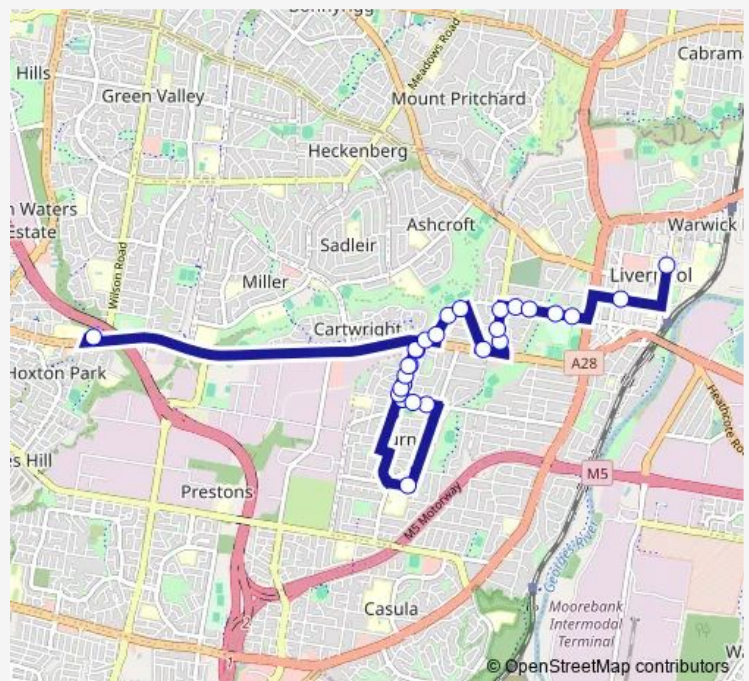

Hill Rd Before Monica Cl

Hill Rd Opp Taloma Av

Hoxton Park Rd Opp Hill Rd

Memorial Av Opp Dale Av

241 Memorial Av

Ireland Park, Memorial Av

Hoxton Park Rd At Maryvale Av

Liverpool West Public School, Flowerdale Rd

### Route schedule

Good Samaritan College, School Grounds — All Saints' College, Bigge St

Monday 14:59

Tuesday 14:59

Wednesday 14:59

Thursday 14:59

Friday —

Saturday —

### Route info

Direction: Good Samaritan College, School Grounds

Stops: 28

Trip Duration: 0 hour 34 min

2061 — Lurnea HS to Liverpool

Flowerdale Rd Before Memorial Av

Memorial Av At Orana PI

Memorial Av After Orana PI

Memorial Av Opp Whitlam Leisure Centre

Memorial Av Before Beale St

Moore St At Northumberland St

All Saints' College, Bigge St

2061 School Bus time schedules and route maps are available in an offline PDF at [busmaps.com](https://busmaps.com). Use the [busmaps.com](https://busmaps.com) website to see live bus times, train schedule or subway schedule, and step-by-step directions for all public transit in Liverpool