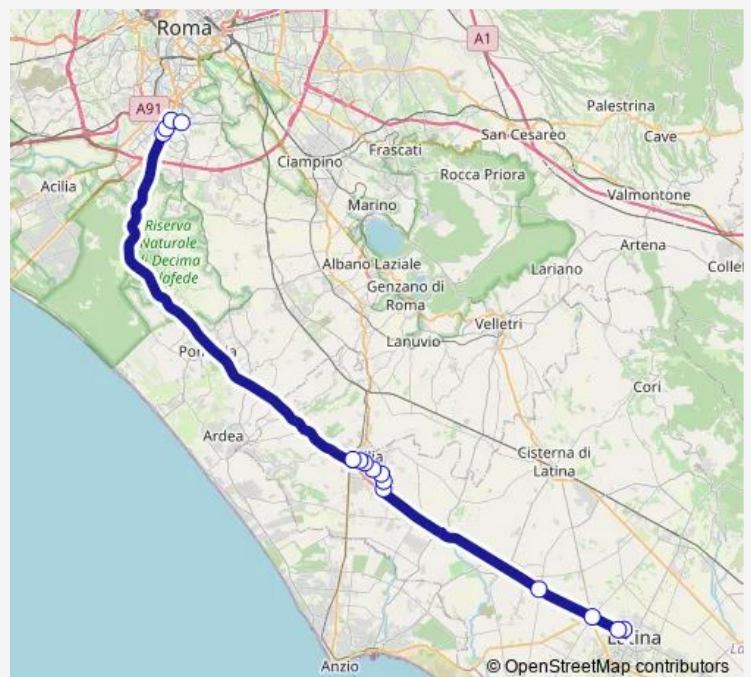

Bus Latina - Roma Laurentina # Lt927a

[Go to website](#)

Direction

Latina | Terminal Bus # f3092 — Roma | Laurentina (Metro B) # f2693

15 stops

[Open route schedule](#)

Latina | Terminal Bus # f3092

Latina | Via Romagnoli # f2638

Aprilia | Via Toscanini Via Cagliari # f2658

Aprilia | Via De Gasperi # f2659

Aprilia | Piazza Repubblica # f2660

Aprilia | Stazione FS # f2661

Roma | Via Colombo Viale Oceano Atlantico # f2691

Roma | Via Colombo / Palasport # f2692

Roma | EUR Fermi (Metro B) # f15103

Roma | Laurentina (Metro B) # f2693

Route schedule

Latina | Terminal Bus # f3092 — Roma | Laurentina (Metro B) # f2693

Monday	06:30
Tuesday	06:30
Wednesday	06:30
Thursday	06:30
Friday	06:30
Saturday	06:30
Sunday	—

Route info

Direction: Latina | Terminal Bus # f3092

Stops: 15

Trip Duration: 1 hour 43 min

Latina - Roma Laurentina # Lt927a

Bus time schedules and route maps are available in an offline PDF at busmaps.com. Use the busmaps.com website to see live bus times, train schedule or subway schedule, and step-by-step directions for all public transit in Aprilia