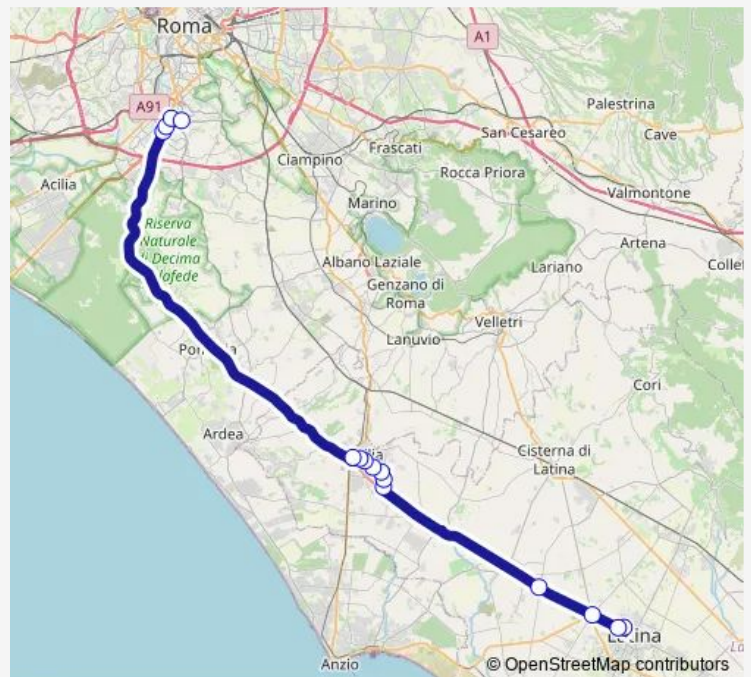

Bus Latina - Roma Laurentina # Lt927a

[Go to website](#)

Direction

Latina | Terminal Bus # f3092 — Roma | Laurentina (Metro B) # f2693

15 stops

[Open route schedule](#)

Latina | Terminal Bus # f3092

Latina | Via Romagnoli # f2638

Aprilia | Via Toscanini Via Cagliari # f2658

Aprilia | Via De Gasperi # f2659

Aprilia | Piazza Repubblica # f2660

Aprilia | Stazione FS # f2661

Roma | Via Colombo Viale Oceano Atlantico # f2691

Roma | Via Colombo / Palasport # f2692

Roma | EUR Fermi (Metro B) # f15103

Roma | Laurentina (Metro B) # f2693

Route schedule

Latina | Terminal Bus # f3092 — Roma | Laurentina (Metro B) # f2693

Monday	06:30
Tuesday	06:30
Wednesday	06:30
Thursday	06:30
Friday	06:30
Saturday	06:30
Sunday	—

Route info

Direction: Latina | Terminal Bus # f3092

Stops: 15

Trip Duration: 1 hour 31 min

Latina - Roma Laurentina # Lt927a

Bus time schedules and route maps are available in an offline PDF at busmaps.com. Use the busmaps.com website to see live bus times, train schedule or subway schedule, and step-by-step directions for all public transit in Aprilia