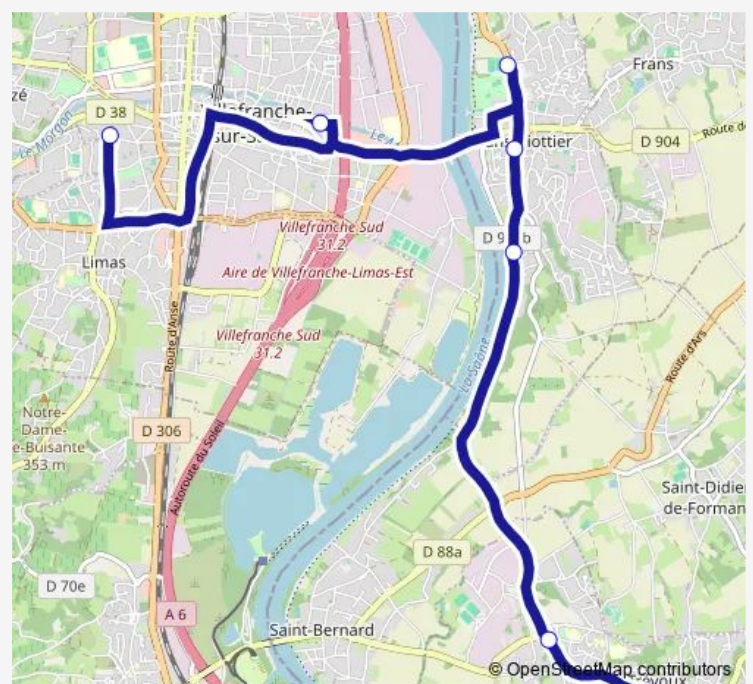

Direction

Villefranche-SUR-Saone - L. Bonnevey — Trevoux - Passerelle

7 stops

[Open route schedule](#)

Villefranche-SUR-Saone - L. Bonnevey

Villefranche-SUR-Saone - Esat Edisson

Jassans-Riottier - M. DE Convalescence

Jassans-Riottier - Place Limelette

Jassans-Riottier - Cariattes

Trevoux - Beluison

Trevoux - Passerelle

Route schedule

Villefranche-SUR-Saone - L. Bonnevey — Trevoux - Passerelle

Monday	—
Tuesday	—
Wednesday	—
Thursday	—
Friday	16:00
Saturday	—
Sunday	—

Route info

Direction: Villefranche-SUR-Saone - L. Bonnevey

Stops: 7

Trip Duration: 0 hour 37 min

Direction

Trevoux - Passerelle — Villefranche-SUR-Saone - L. Bonnevey

7 stops

[Open route schedule](#)

Sunday —

Route info

Direction: Trevoux - Passerelle

Stops: 7

Trip Duration: 0 hour 40 min

CAT Bus time schedules and route maps are available in an offline PDF at busmaps.com. Use the busmaps.com website to see live bus times, train schedule or subway schedule, and step-by-step directions for all public transit in Villefranche-sur-Saone