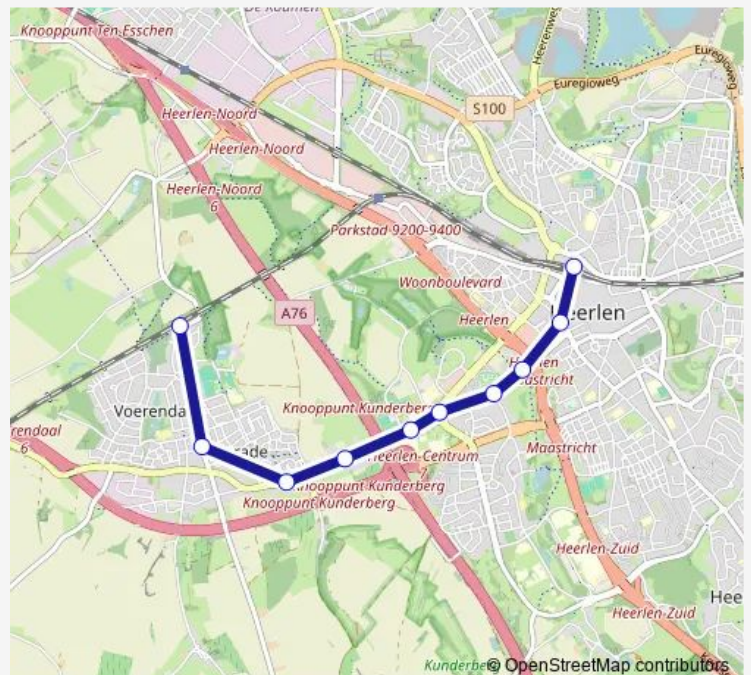

Heerlen, Welten Hogeschool Zuyd

Heerlen, Welten Vista/Sintermeertencollege

Voerendaal, Kunrade Kunderveld

Voerendaal, Kunrade Heerlerweg

Voerendaal, Hogeweg/Lindeweg

Voerendaal, Station (Bus)

Route schedule

Heerlen, Station — Voerendaal, Station (Bus)

Monday 07:52-17:32

Tuesday 07:52-17:32

Wednesday 07:52-17:32

Thursday 07:52-17:32

Friday 07:52-17:32

Saturday —

Sunday —

Route info

Direction: Heerlen, Station

Stops: 10

Trip Duration: 0 hour 16 min

Direction

Voerendaal, Station (Bus) — Heerlen, Station

10 stops

[Open route schedule](#)

Thursday 07:40-17:52

Friday 07:40-17:52

Saturday —

Sunday —

Route info

Direction: Voerendaal, Station (Bus)

Stops: 10

Trip Duration: 0 hour 16 min