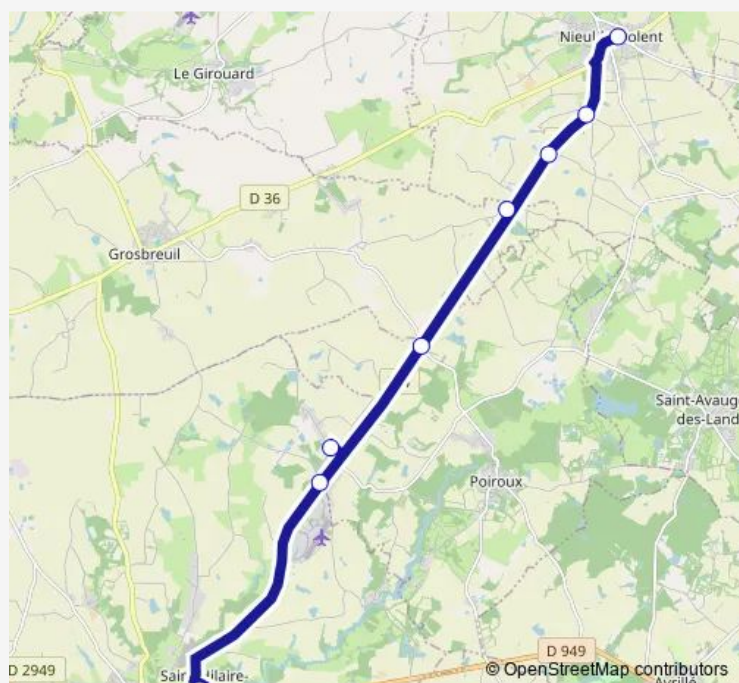

Bus NIEUL-LE-DOLENT*

[Go to website](#)

Direction

Champ de Foire — Parking du Payré

9 stops

[Open route schedule](#)

Champ de Foire

La Thibaudiere / RD 4

La Pte Vignoliere / Rd4

Route de la Vergne Rocard

La Lièvre Croisée

Chemin du Milieu N°265

Rte de la Vergne

Rue du Hasard N°575

Parking du Payré

Route schedule

Champ de Foire — Parking du Payré

Monday	—
Tuesday	—
Wednesday	13:05
Thursday	—
Friday	—
Saturday	—
Sunday	—

Route info

Direction: Champ de Foire

Stops: 9

Trip Duration: 0 hour 15 min

NIEUL-LE-DOLENT*

NIEUL-LE-DOLENT* Bus time schedules and route maps are available in an offline PDF at busmaps.com. Use the busmaps.com website to see live bus times, train schedule or subway schedule, and step-by-step directions for all public transit in La Roche-sur-Yon