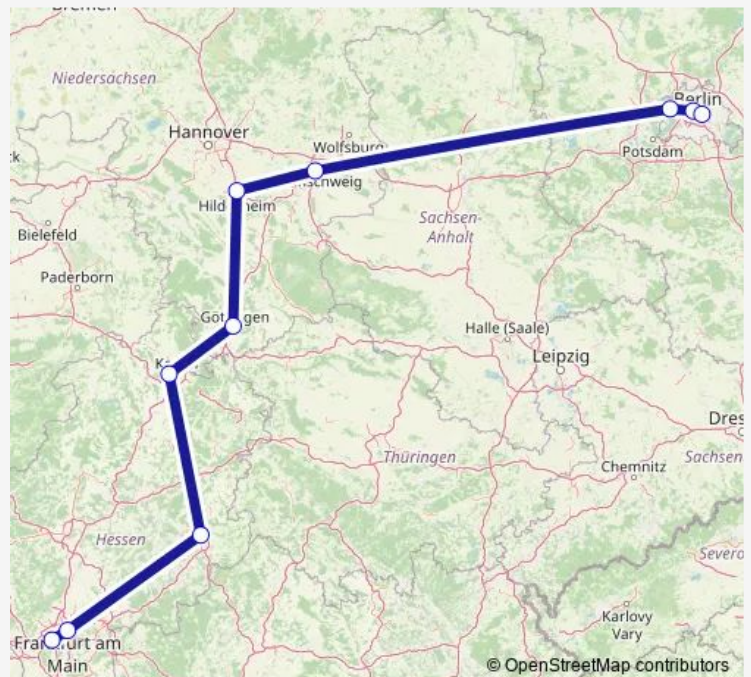

### Direction

Frankfurt(M) Flughafen Fernbf — Berlin Ostbahnhof

10 stops

[Open route schedule](#)

Frankfurt(M) Flughafen Fernbf

Frankfurt(Main)Süd

Fulda

Kassel-Wilhelmshöhe

Göttingen

Hildesheim Hbf

Braunschweig Hbf

Berlin-Spandau

Berlin Hbf (tief)

Berlin Ostbahnhof

### Route schedule

Frankfurt(M) Flughafen Fernbf — Berlin Ostbahnhof

Monday 10:09

Tuesday 10:09

Wednesday 10:09

Thursday 10:09

Friday 10:09

Saturday 10:09

### Route info

Direction: Frankfurt(M) Flughafen Fernbf

Stops: 10

Trip Duration: 4 hour 42 min

ICE 1592

ICE 1592 Rail time schedules and route maps are available in an offline PDF at [busmaps.com](https://busmaps.com). Use the [busmaps.com](https://busmaps.com) website to see live bus times, train schedule or subway schedule, and step-by-step directions for all public transit in Berlin