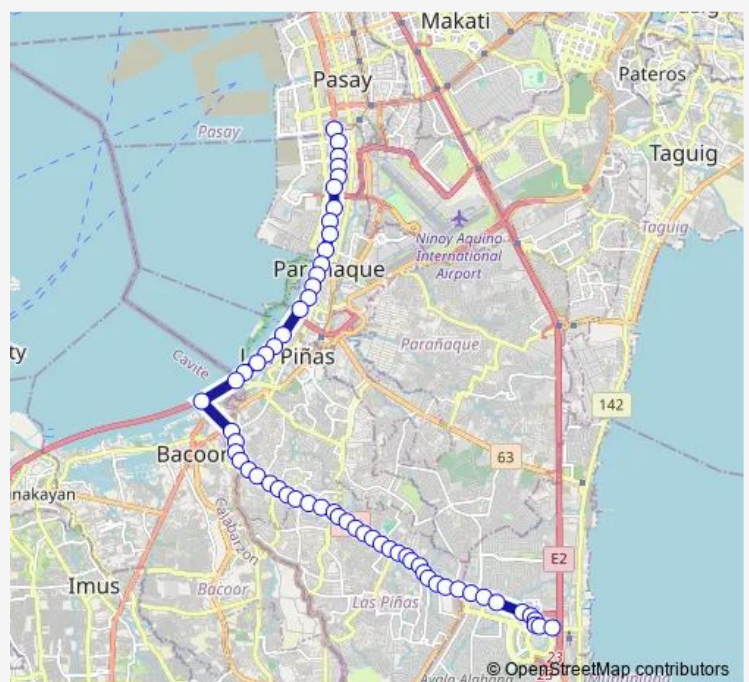

Manila-Cavite Expressway / Pacific Avenue Intersection, Parañaque City, Manila

Manila-Cavite Expressway, Parañaque City, Manila

Manila-Cavite Expressway, Parañaque City, Manila

Manila-Cavite Expressway, Parañaque City, Manila

Manila-Cavite Expressway, Parañaque City, Manila

Manila-Cavite Expressway, Parañaque City, Manila

Manila-Cavite Expressway, Las Piñas City, Manila

Manila-Cavite Expressway, Las Piñas City, Manila

Manila-Cavite Expy, Bacoor City, Manila

Route schedule

Roxas Blvd / Redemptorist Road Intersection, Parañaque City, Manila — Spectrum Midway Extension, Montinlupa City

Monday	00:00
Tuesday	00:00
Wednesday	00:00
Thursday	00:00
Friday	00:00
Saturday	00:00
Sunday	00:00

Route info

Direction: Roxas Blvd / Redemptorist Road Intersection, Parañaque City, Manila

Stops: 60

Trip Duration: 1 hour 35 min

Alabang Baclaran via Coastal

Manila-Cavite Expy, Bacoor City, Manila

Manila-Cavite Expy, Bacoor City, Manila