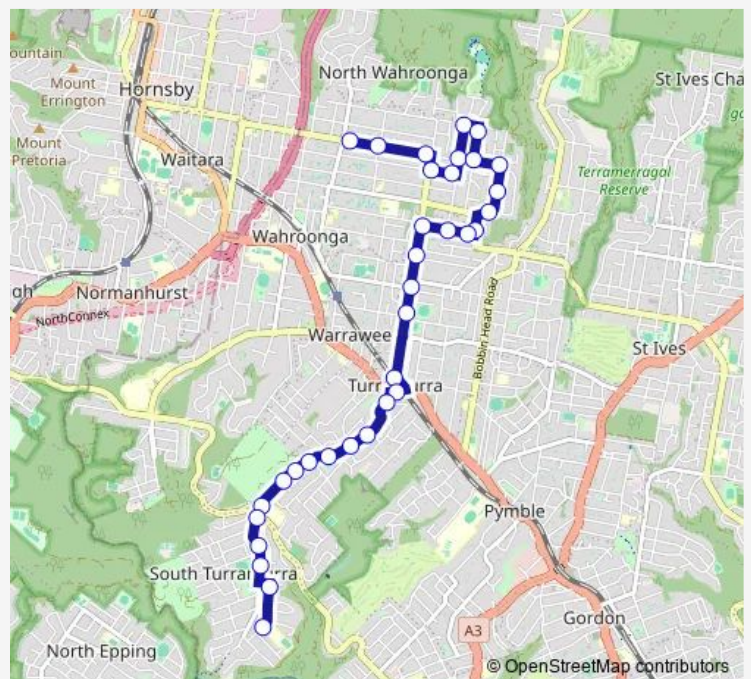

Junction Rd After Grosvenor St

Junction Rd At Wahroonga Av

Junction Rd Before Eastern Rd

Kintore St At Eastern Rd

Claude Cameron Grove Park, Kintore St

Westbrook Av At Junction Lane

Westbrook Av At Boundary Rd

Hampden Av After Boundary Rd

Hampden Av At Cherrywood Av

Cherrywood Av At Clissold Rd

Clissold Rd Opp Chauvel Cl

Clissold Rd After Kokoda Av

Burns Rd After Finchley Pl

Trentino Rd After Burns Rd

Trentino Rd At Ancona Rd

Trentino Rd At Eastern Rd

Eastern Rd At Tennyson Av

Eastern Rd Opp Bangalla St

Turramurra Memorial Park, Eastern Rd

Turramurra Station, Stand B

Route schedule

Junction Rd After Grosvenor St — Turramurra High School, Maxwell St

Monday	07:36
Tuesday	07:36
Wednesday	07:36
Thursday	07:36
Friday	—
Saturday	—
Sunday	—

Route info

Direction: Junction Rd After Grosvenor St

Stops: 34

Trip Duration: 0 hour 31 min

8101 — Junction Rd after Grosvenor St, Wahroonga to Turramurra Hs **BusMaps**