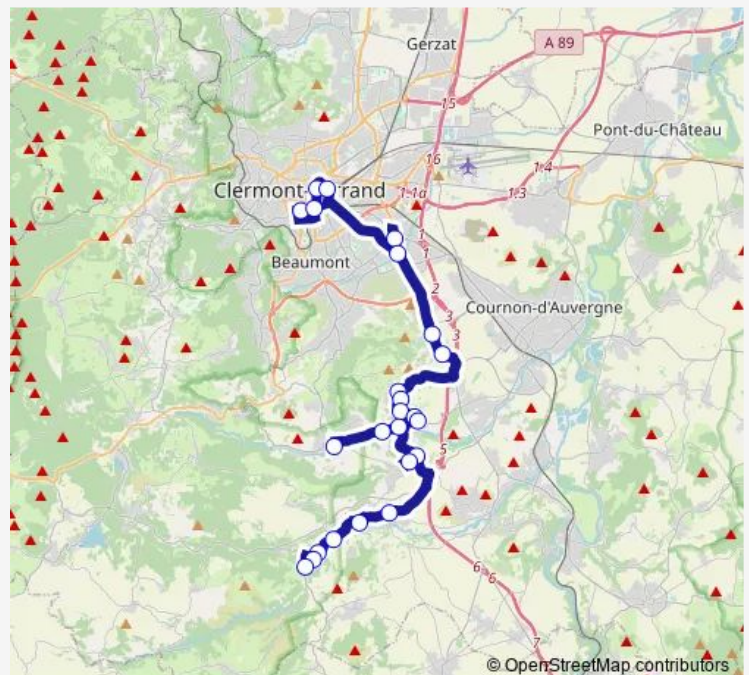

Rue du Breuil

Gergovial

Parc

Rue Auzon

Ecole

Le liadoux

Ecole Saint-Verny

Route schedule

Gare routière — Ecole Saint-Verny

Monday 16:10

Tuesday 16:10

Wednesday —

Thursday 16:10

Friday 16:10

Saturday —

Sunday —

Route info

Direction: Gare routière

Stops: 17

Trip Duration: 1 hour 1 min

Direction

Gergovie Av République — Gare routière

11 stops

[Open route schedule](#)

Thursday 06:50

Friday 06:50

Saturday —

Sunday —

Route info

Direction: Gergovie Av République

Stops: 11

Trip Duration: 0 hour 50 min