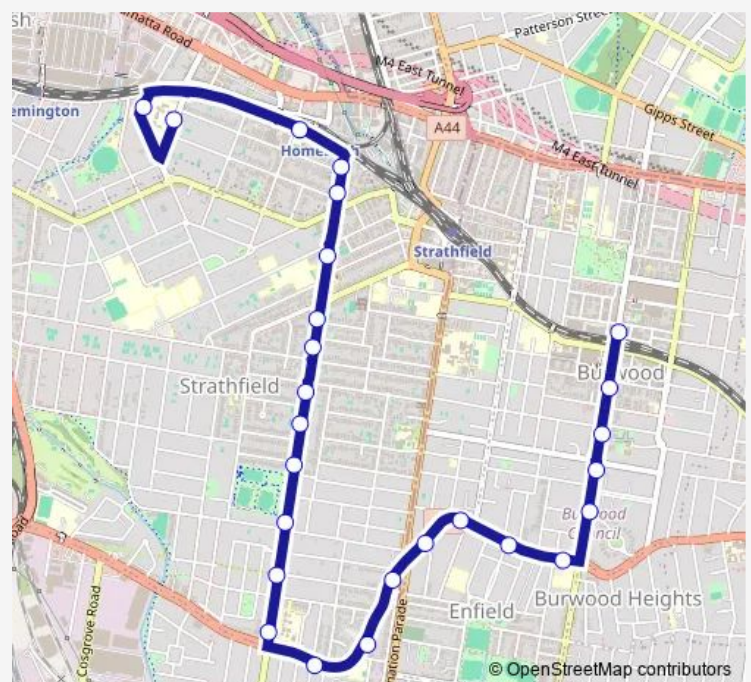

Burwood Rd After Ethel St

Burwood Rd At Appian Way

St Joseph's Primary School, Liverpool Rd

Liverpool Rd At The Parade

Liverpool Rd At Beaumaris St

The Broadway, Liverpool Rd

Liverpool Rd Before Plymouth St

Homebush Rd After Elwin St

Homebush Rd Opp Brunswick Av

Homebush Rd At Albert Rd

### Route schedule

Burwood Station, Burwood Rd, Stand H — Homebush Boys High School, Bridge Rd

Monday	08:12
Tuesday	08:12
Wednesday	08:12
Thursday	08:12
Friday	—
Saturday	—
Sunday	—

### Route info

Direction: Burwood Station, Burwood Rd, Stand H

Stops: 26

Trip Duration: 0 hour 32 min

780s — Burwood Station to Homebush Boys High

Homebush Rd At Abbotsford Rd

Homebush Rd At Burlington Rd

The Crescent Opp Homebush Station