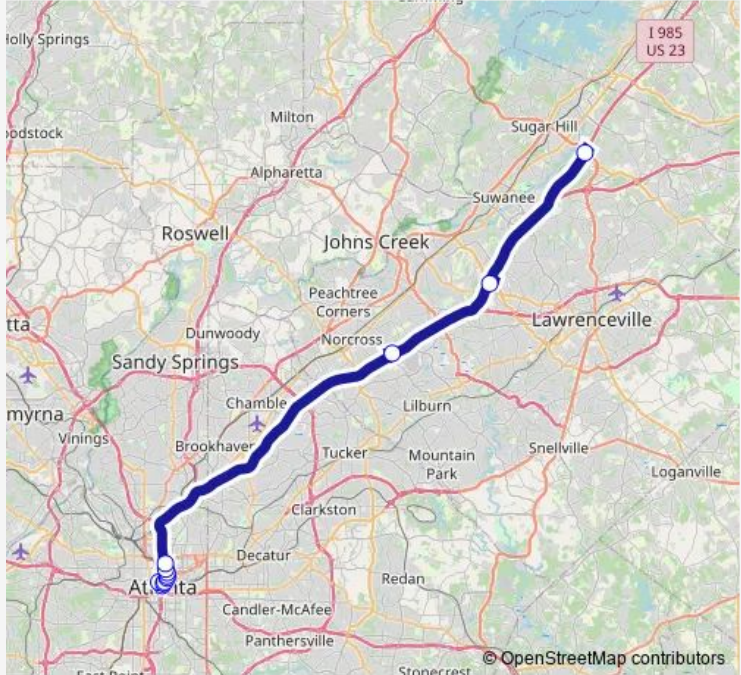

Bus SWPR Express PM Sweeper

[Go to website](#)

Direction
 Central Ave @ Mitchell St — I-985 @ Sr20 P&R
 13 stops
[Open route schedule](#)

- Central Ave @ Mitchell St
- Martin Luther King Jr Dr & Peachtree St
- Forsyth Street @ MLK Jr. Dr. (Sb)
- Central Ave @ MLK Jr Dr (Nb)
- Central Ave & Wall St (100/103a)
- Peachtree Center Ave & Auburn Ave
- Peachtree Ctr Ave & John Wesley Dobbs Av
- Peachtree Center Ave @ Andrew Young Intl
- Baker St & Peachtree St (Suntrust)
- Civic Center Marta Station
- I-85 @ Indian Trail P&R
- Sugarloaf Mills P&R
- I-985 @ Sr20 P&R

Route schedule
 Central Ave @ Mitchell St — I-985 @ Sr20 P&R

Monday	18:45-19:45
Tuesday	18:45-19:45
Wednesday	18:45-19:45
Thursday	18:45-19:45
Friday	18:45-19:45
Saturday	—
Sunday	—

Route info
 Direction: Central Ave @ Mitchell St
 Stops: 13
 Trip Duration: 1 hour 19 min

SWPR Bus time schedules and route maps are available in an offline PDF at busmaps.com. Use the busmaps.com website to see live bus times, train schedule or subway schedule, and step-by-step directions for all public transit in Atlanta