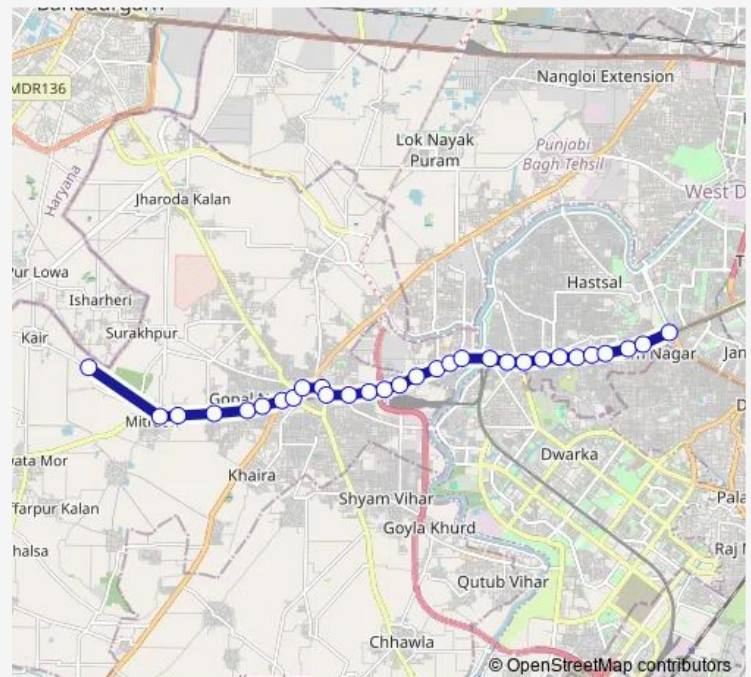

Nangli Dairy

Kakrola Bridge

Kakrola More

Route schedule

Kair Depot — Uttam Nagar Terminal

Monday 04:00-17:32

Tuesday 04:00-17:32

Wednesday 04:00-17:32

Thursday 04:00-17:32

Friday 04:00-17:32

Saturday 04:00-17:32

Sunday 04:00-17:32

Route info

Direction: Kair Depot

Stops: 30

Trip Duration: 0 hour 56 min

824Inkstldown

BusMaps

Dwarka More Metro Station (Sewak Park)

Rama Park

Mohan Garden

Nawada Gaon

Kiran Garden

Om Vihar