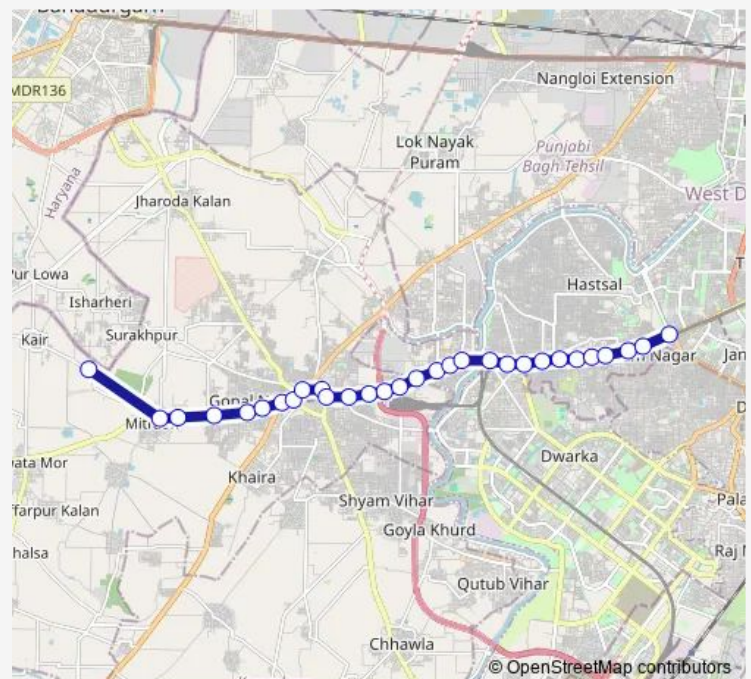

Nangli Dairy

Kakrola Bridge

Kakrola More

Route schedule

Kair Depot — Uttam Nagar Terminal

Monday 04:00-17:32

Tuesday 04:00-17:32

Wednesday 04:00-17:32

Thursday 04:00-17:32

Friday 04:00-17:32

Saturday 04:00-17:32

Sunday 04:00-17:32

Route info

Direction: Kair Depot

Stops: 30

Trip Duration: 0 hour 56 min

824Inkstldown

BusMaps

Dwarka More Metro Station (Sewak Park)

Rama Park

Mohan Garden

Nawada Gaon

Kiran Garden

Om Vihar