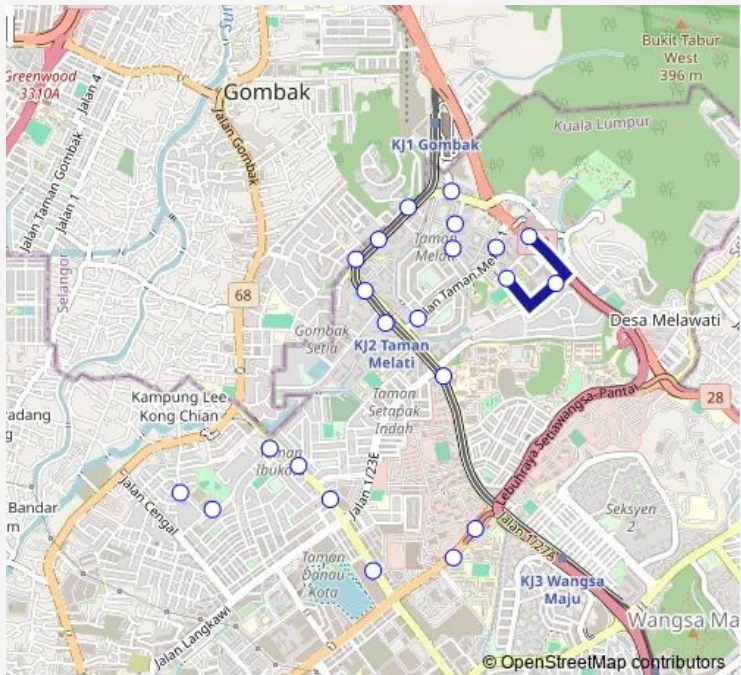

Bus T205 Stesen LRT Taman Melati

[Go to website](#)

Direction
 Stesen LRT Taman Melati, Persiaran Pertahanan — Kon-
 dominium Idaman Puteri, Jalan Meranti
 22 stops
[Open route schedule](#)

- Stesen LRT Taman Melati, Persiaran Pertahanan
- Flat Sri Tioman (opp.), Persiaran Pertahanan
- Masjid Salahuddin Al Ayubbi, Jalan Melati 1/5
- Shell Taman Melati, Jalan Taman Melati 1/5
- Simpang Taman Cemerlang, Jalan Taman Melati 1/5
- Kedai Motor, Jalan Taman Melati 1/5
- Flat Taman Melati, Jalan Melati 8/5
- Dewan Taman Melati, Jalan Melati 2
- Kondominium Melati Utama, Jalan Melati Utama
- PV 6 Melati Utama, Jalan Melati Utama
- Restoran Leha Kelfood, Mrr2
- Apartment Kenari/Bomba (opp.), Jalan Melati 1
- Stesen Tnb, Jalan Taman Melati
- Kolej TAR Blok K, Jalan Tumbuhan
- Caltex, Jalan Genting Kelang
- Puspakom, Jalan Genting Kelang
- KL Festival City, Jalan Taman Ibu Kota
- Shell Taman Ibu Kota (opp.), Jalan Taman Ibu Kota
- SRA Taman Ibu Kota, Jalan Taman Ibu Kota
- Pusat Komuniti Taman Ibu Kota, Jalan Ibukota Kanan
- Surau Medan Idaman, Jalan Ibukota Kanan

Route schedule
 Stesen LRT Taman Melati, Persiaran Pertahanan — Kon-
 dominium Idaman Puteri, Jalan Meranti

| | |
|-----------|-------|
| Monday | 06:00 |
| Tuesday | 06:00 |
| Wednesday | 06:00 |
| Thursday | 06:00 |
| Friday | 06:00 |
| Saturday | 06:00 |
| Sunday | 06:00 |

Route info
 Direction: Stesen LRT Taman Melati, Persiaran Perta-
 hanan
 Stops: 22
 Trip Duration: 17 hour 0 min

■ T205 — Stesen LRT Taman Melati **BusMaps**

Direction

Rumah No P2 Setapak Garden, Jalan Rasak — Stesen LRT Taman Melati, Persiaran Pertahanan

Friday 06:00

Saturday 06:00

Sunday 06:00

Route info

Direction: Rumah No P2 Setapak Garden, Jalan Rasak

Stops: 12

Trip Duration: 17 hour 0 min

T205 Bus time schedules and route maps are available in an offline PDF at busmaps.com. Use the busmaps.com website to see live bus times, train schedule or subway schedule, and step-by-step directions for all public transit in Kuala Lumpur