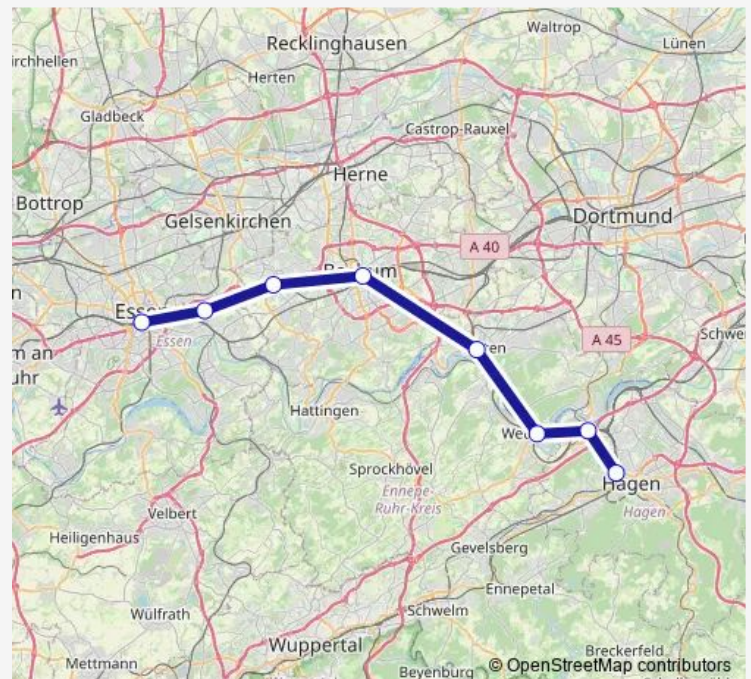

Wetter Bf.

Witten Hbf

Bochum Hbf

Bochum Wattenscheid Bf

Essen Kray Süd Bf

Essen Hbf

Route schedule

Hagen Hbf — Essen Hbf

Monday 00:16-23:16

Tuesday 05:16-23:16

Wednesday 00:16-23:16

Thursday 00:16-23:16

Friday 00:16-23:16

Saturday 00:16-23:16

Sunday 00:16-23:16

Route info

Direction: Hagen Hbf

Stops: 8

Trip Duration: 0 hour 42 min

■ RB40

Direction

Essen Hbf — Hagen Hbf

8 stops

[Open route schedule](#)

Essen Hbf

Essen Kray Süd Bf

Bochum Wattenscheid Bf

Bochum Hbf

Witten Hbf

Wetter Bf.

Hagen Vorhalle Bf

Hagen Hbf