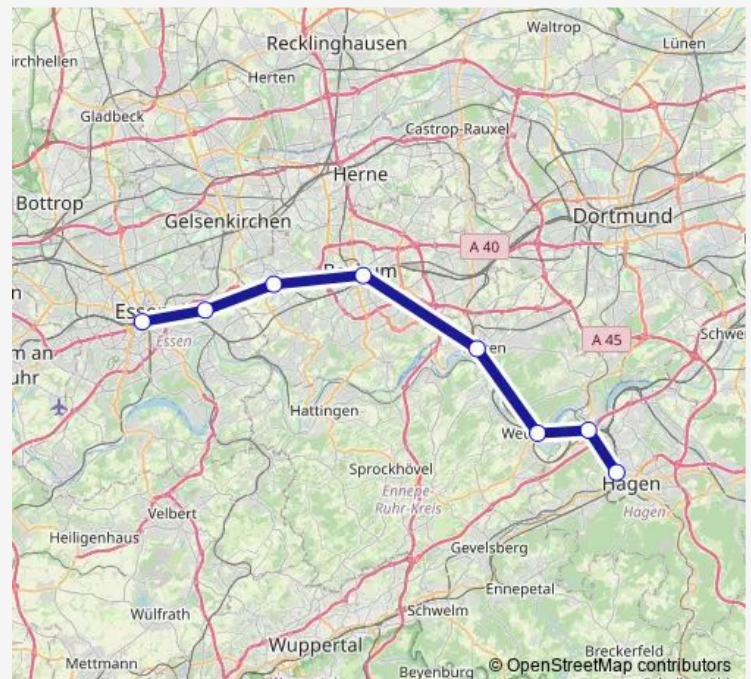

Wetter Bf.

Witten Hbf

Bochum Hbf

Bochum Wattenscheid Bf

Essen Kray Süd Bf

Essen Hbf

Route schedule

Hagen Hbf — Essen Hbf

Monday 00:16

Tuesday —

Wednesday —

Thursday —

Friday —

Saturday —

Sunday 21:16-23:16

Route info

Direction: Hagen Hbf

Stops: 8

Trip Duration: 0 hour 42 min

Rb40

Direction

Essen Hbf — Hagen Hbf

8 stops

[Open route schedule](#)

Essen Hbf

Essen Kray Süd Bf

Bochum Wattenscheid Bf

Bochum Hbf

Witten Hbf

Wetter Bf.

Hagen Vorhalle Bf

Hagen Hbf