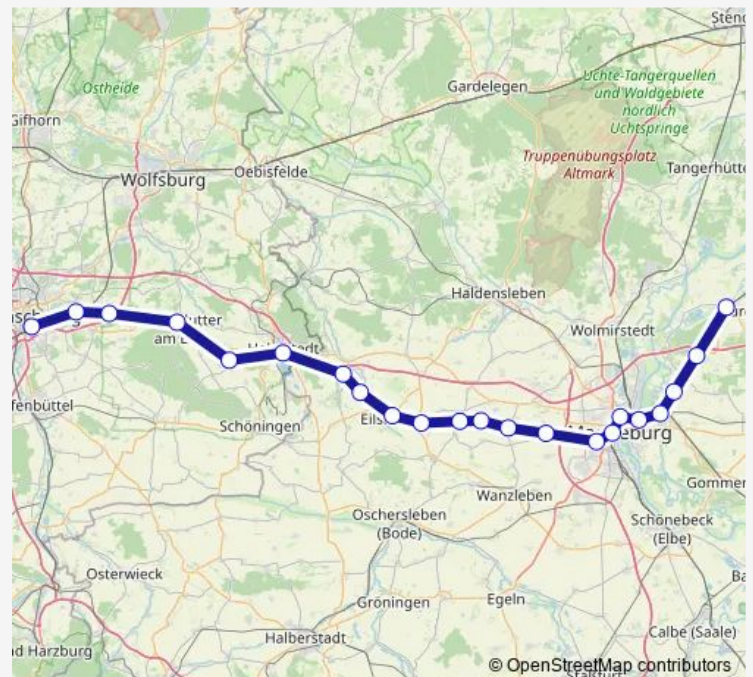

Gerwisch

Biederitz

Magdeburg Herrenkrug

Magdeburg-Neustadt

Magdeburg Hbf

### Route schedule

Genthin — Magdeburg Hbf

Monday 06:59

Tuesday 06:59

Wednesday 06:59

Thursday 06:59

Friday 06:59

Saturday —

### Route info

Direction: Genthin

Stops: 9

Trip Duration: 0 hour 39 min

Rb40