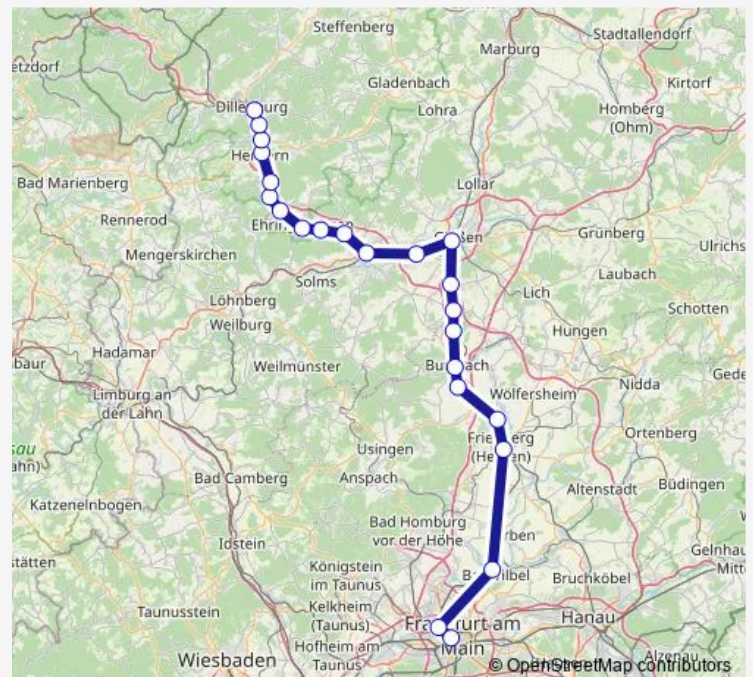

Thursday 15:31

Friday 15:31

Saturday 15:31-15:41

Sunday 15:31-15:41

Route info

Direction: Dillenburg Bahnhof

Stops: 23

Trip Duration: 1 hour 44 min