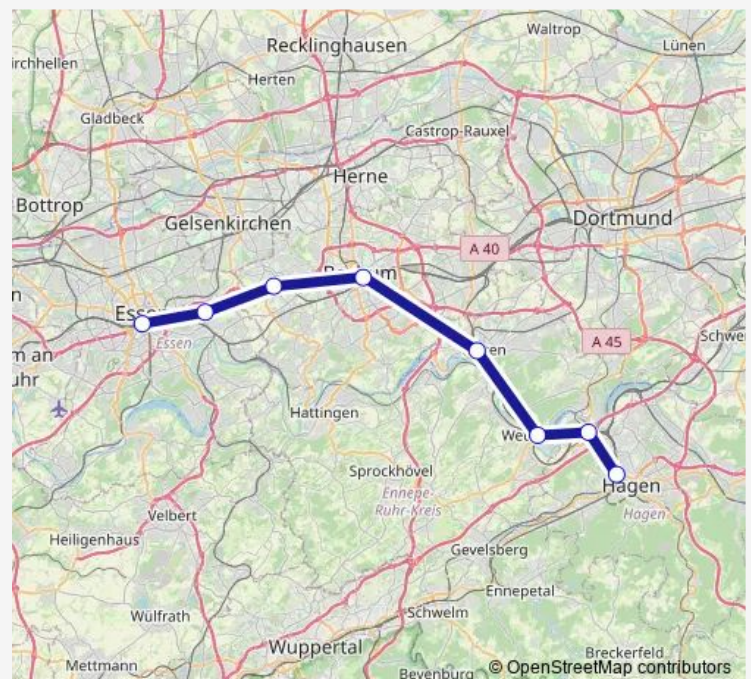

### Direction

Essen Hauptbahnhof — Hagen Hbf

8 stops

[Open route schedule](#)

Essen Hauptbahnhof

Essen Kray Süd Bahnhof

Bochum Wattenscheid Bf

Bochum Hbf

Witten Hbf

Wetter (Ruhr)

Hagen Vorhalle Bf

Hagen Hbf

### Route schedule

Essen Hauptbahnhof — Hagen Hbf

Monday 00:12-23:36

Tuesday 00:12-23:36

Wednesday 00:12-23:36

Thursday 00:12-23:36

Friday 00:12-23:36

Saturday 00:12-23:36

### Route info

Direction: Essen Hauptbahnhof

Stops: 8

Trip Duration: 0 hour 40 min

■ RB40