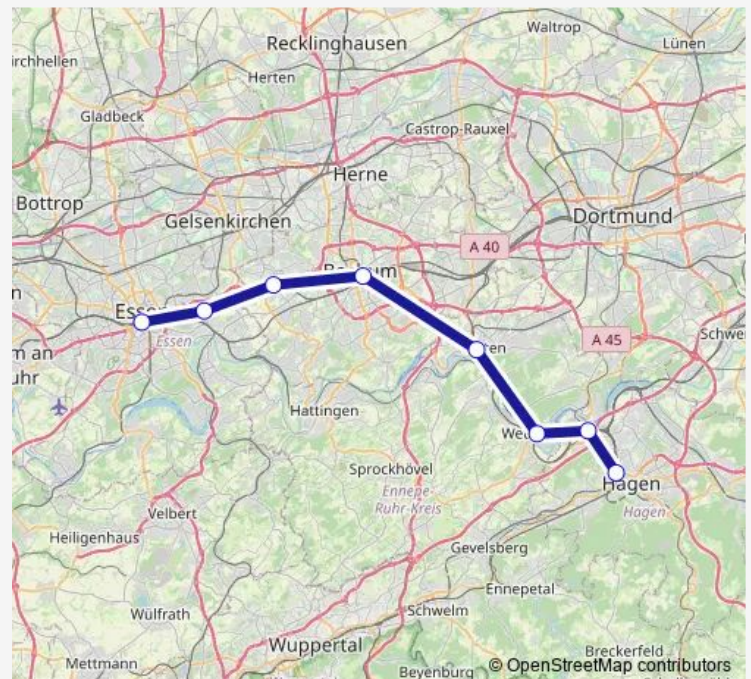

Regional Rail Service Rb40

[Go to website](#)

Direction

Essen Hauptbahnhof — Hagen Hbf

8 stops

[Open route schedule](#)

Essen Hauptbahnhof

Essen Kray Süd Bahnhof

Bochum Wattenscheid Bf

Bochum Hbf

Witten Hbf

Wetter (Ruhr)

Hagen Vorhalle Bf

Hagen Hbf

Route schedule

Essen Hauptbahnhof — Hagen Hbf

Monday 00:12-23:36

Tuesday 00:12-23:36

Wednesday 00:12-23:36

Thursday 00:12-23:36

Friday 00:12-23:36

Saturday 00:12-23:36

Sunday 00:12-23:36

Route info

Direction: Essen Hauptbahnhof

Stops: 8

Trip Duration: 0 hour 40 min

Rb40

Direction

Witten Hbf — Hagen Hbf

4 stops

[Open route schedule](#)