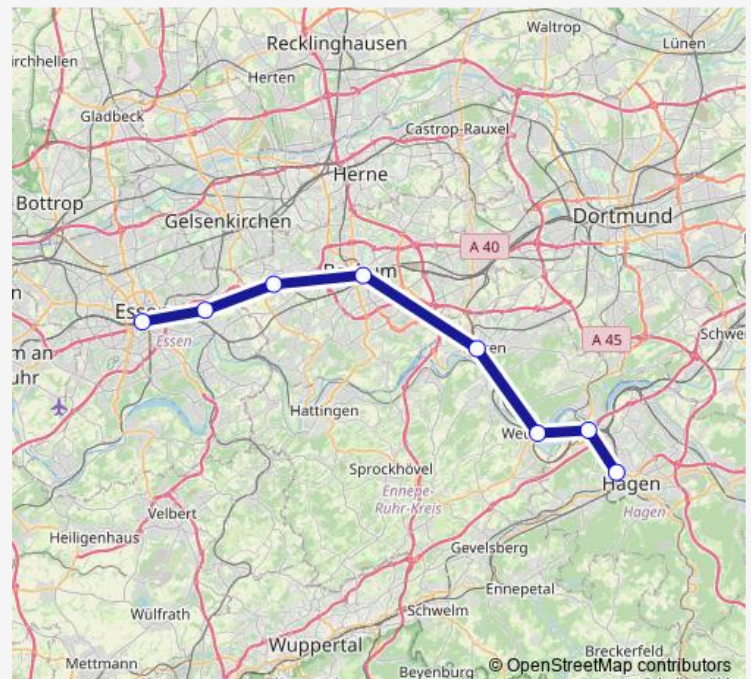

Wetter Bf.

Witten Hbf

Bochum Hbf

Bochum Wattenscheid Bf

Essen Kray Süd Bf

Essen Hbf

Route schedule

Hagen Hbf — Essen Hbf

Monday 00:16

Tuesday —

Wednesday —

Thursday —

Friday —

Saturday —

Sunday 21:16-23:16

Route info

Direction: Hagen Hbf

Stops: 8

Trip Duration: 0 hour 42 min

Rb40

Direction

Essen Hbf — Hagen Hbf

8 stops

[Open route schedule](#)

Essen Hbf

Essen Kray Süd Bf

Bochum Wattenscheid Bf

Bochum Hbf

Witten Hbf

Wetter Bf.

Hagen Vorhalle Bf

Hagen Hbf