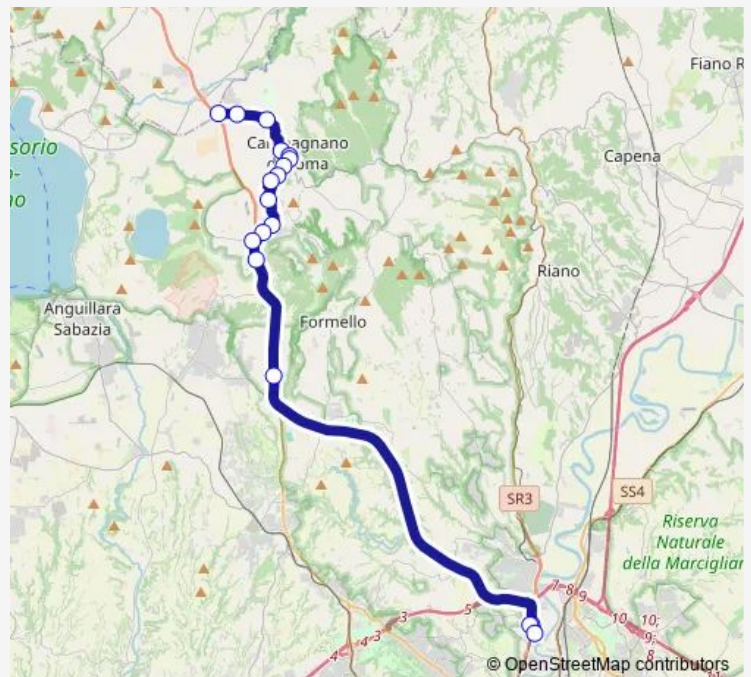

**Route schedule**

Campagnano | Via Sacrofanese Via Cassia # f11434 — Roma | Saxa Rubra (Arrivi) # f1494

Monday	06:15-06:35
Tuesday	06:15-06:35
Wednesday	06:15-06:35
Thursday	06:15-06:35
Friday	06:15-06:35
Saturday	—
Sunday	—

**Route info**

Direction: Campagnano | Via Sacrofanese Via Cassia # f11434

Stops: 18

Trip Duration: 0 hour 37 min

Bus time schedules and route maps are available in an offline PDF at [busmaps.com](https://busmaps.com). Use the [busmaps.com](https://busmaps.com) website to see live bus times, train schedule or subway schedule, and step-by-step directions for all public transit in Campagnano di Roma