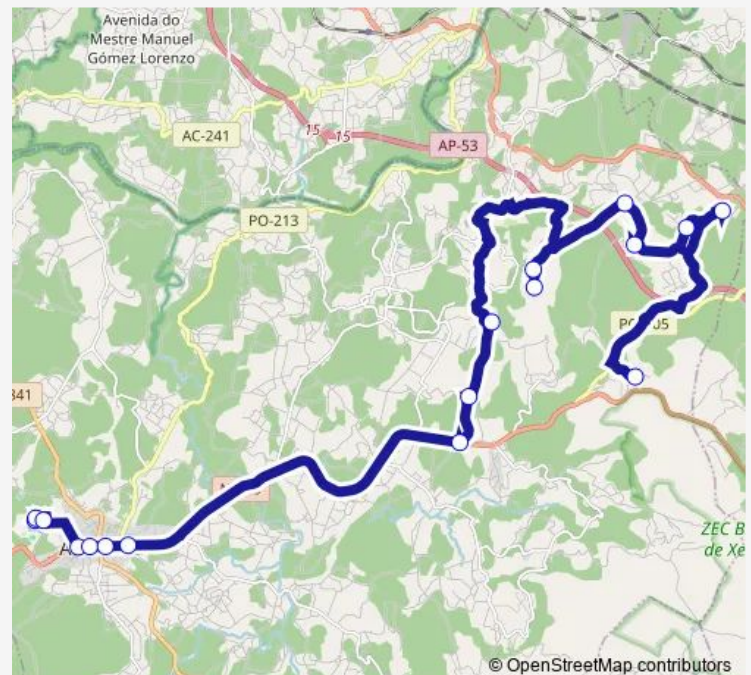

Tuesday 14:27-18:15

Wednesday 14:27

Thursday 14:27

Friday 14:27

Saturday —

Sunday —

Route info

Direction: IES Avelina Valladares

Stops: 17

Trip Duration: 0 hour 45 min

Direction

Orosa — IES Avelina Valladares

17 stops

[Open route schedule](#)

Orosa
Castrovite
Barro
Vendexa
Riomao
Remesar (Aldea Grande li)
Remesar (Aldea Grande)
Fontesoutelo
Ventosela
Foxo-Corvelle
Avda. Benito Vigo (Seguri
Concello da Estrada
Avda. Benito Vigo (Mesón
Avda. De Pontevedra (Gard
IES Manuel García Barros
IES Antón Losada Diéguez
IES Avelina Valladares

Route schedule

Orosa — IES Avelina Valladares

Monday	07:45
Tuesday	07:45
Wednesday	07:45
Thursday	07:45
Friday	07:45
Saturday	—
Sunday	—

Route info

Direction: Orosa

Stops: 17

Trip Duration: 0 hour 45 min

XG658015 Bus time schedules and route maps are available in an offline PDF at busmaps.com. Use the busmaps.com website to see live bus times, train schedule or subway schedule, and step-by-step directions for all public transit in Santiago de Compostela