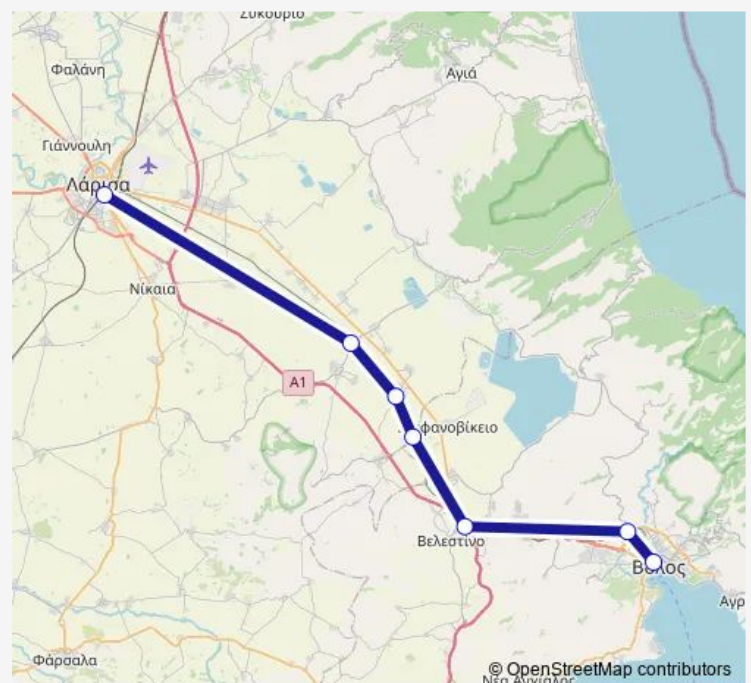

Rail Βόλος - Λάρισα

[Go to website](#)

Direction

Βόλος — Λάρισα

7 stops

[Open route schedule](#)

Βόλος

Μελισσιάτικα

Βελεστίνο

Στεφανοβίκειο

Αρμένιο

Κυψέλη Λάρισσας

Λάρισα

Route schedule

Βόλος — Λάρισα

Monday 05:30-23:25

Tuesday 05:30-23:25

Wednesday 05:30-23:25

Thursday 05:30-23:25

Friday 05:30-23:25

Saturday 05:30-23:25

Sunday 05:30-23:25

Route info

Direction: Βόλος

Stops: 7

Trip Duration: 0 hour 48 min

■ Βόλος - Λάρισα

BusMaps

Rail time schedules and route maps are available in an offline PDF at busmaps.com. Use the busmaps.com website to see live bus times, train schedule or subway schedule, and step-by-step directions for all public transit in Volos