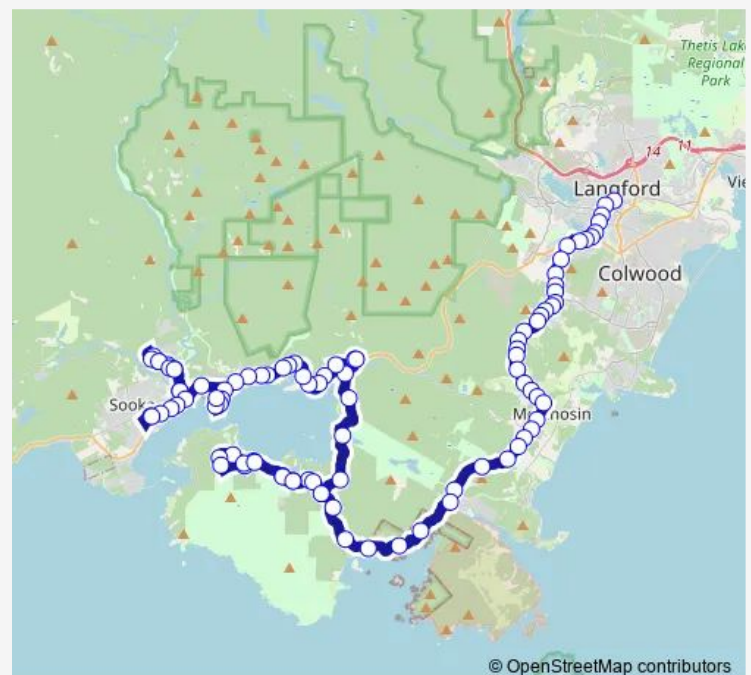

Wednesday 06:00-18:28

Thursday 06:00-18:28

Friday 06:00-18:28

Saturday —

Sunday —

Route info

Direction: Sooke Rd at Townsend Rd - Sooke Town Ctr

Stops: 94

Trip Duration: 1 hour 31 min

© OpenStreetMap contributors

Sooke Rd at Kaltasin Rd

Sooke Rd at Winnipeg Rd

Sooke Rd at Saseenos Rd

Sooke Rd at Harbourview Rd

Sooke Rd at Laidlaw Rd

Sooke Rd at Ludlow Rd