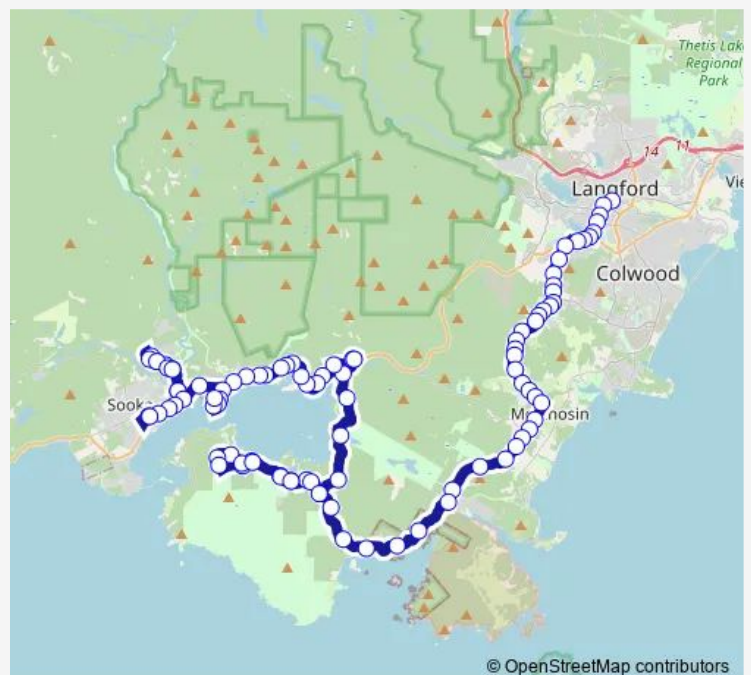

Kaltasin Rd at Seabroom Rd

1900 Blk Kaltasin Rd

Glenidle Rd at Idlemore Rd

2000 Blk Idlemore Rd

Route schedule

Sooke Rd at Townsend Rd - Sooke Town Ctr — Langford Exch Bay A

Monday	06:00-18:28
Tuesday	06:00-18:28
Wednesday	06:00-18:28
Thursday	06:00-18:28
Friday	06:00-18:28
Saturday	—
Sunday	—

Route info

Direction: Sooke Rd at Townsend Rd - Sooke Town Ctr

Stops: 94

Trip Duration: 1 hour 31 min

Sooke Rd at Kaltasin Rd

Sooke Rd at Winnipeg Rd

Sooke Rd at Saseenos Rd

Sooke Rd at Harbourview Rd