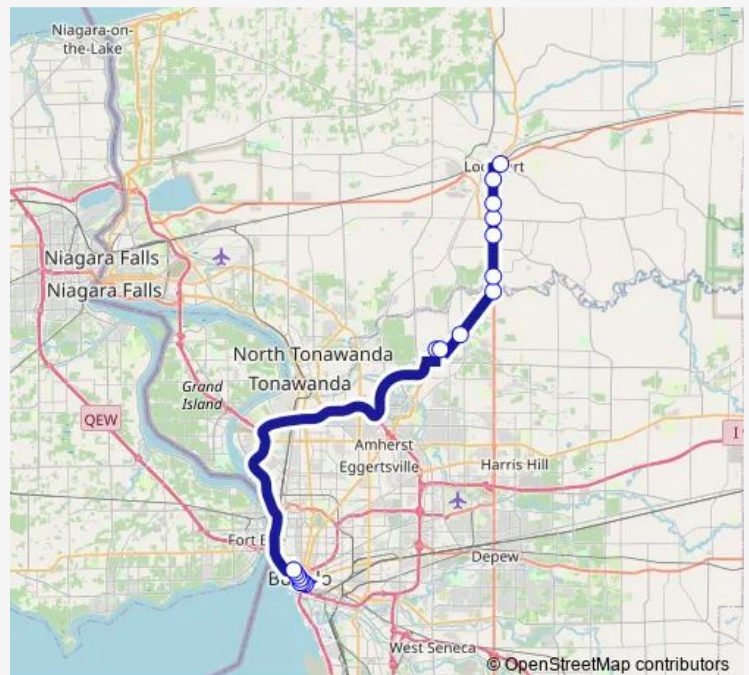

### Direction

South Division Street Ellicott Loop — Locust Street Main Street North Far

17 stops

[Open route schedule](#)

- South Division Street Ellicott Loop
- North Division Main Street West Nea
- Church Street Franklin Street West
- Niagara Street Niagara Square North
- Niagara Street W. Mohawk St. North
- Niagara Street Georgia Street North
- Niagara Street Carolina Street Nort
- Crosspoint Pkwy Geico East
- Crosspoint Parkway 405 Crosspoint P
- Millersport Highway Smith Road Nort
- Millersport Highway Transit Road No
- Transit Road 6903 Transit Road Nort
- Transit Road The Woodlands East
- Transit Road Robinson Road North
- Transit Road Strauss Road North
- Transit Road Lockport Plaza North
- Locust Street Main Street North Far

### Route schedule

South Division Street Ellicott Loop — Locust Street Main Street North Far

Monday	16:40-17:10
Tuesday	16:40-17:10
Wednesday	16:40-17:10
Thursday	16:40-17:10
Friday	16:40-17:10
Saturday	—
Sunday	—

### Route info

Direction: South Division Street Ellicott Loop

Stops: 17

Trip Duration: 0 hour 56 min

■ 64 — 64 - Lockport Express

## Direction

Locust Street Main Street North Far — South Division Street Ellicott Loop

20 stops

[Open route schedule](#)

Locust Street Main Street North Far

Transit Road Lockport Plaza South O

Transit Road Strauss Road South Nea