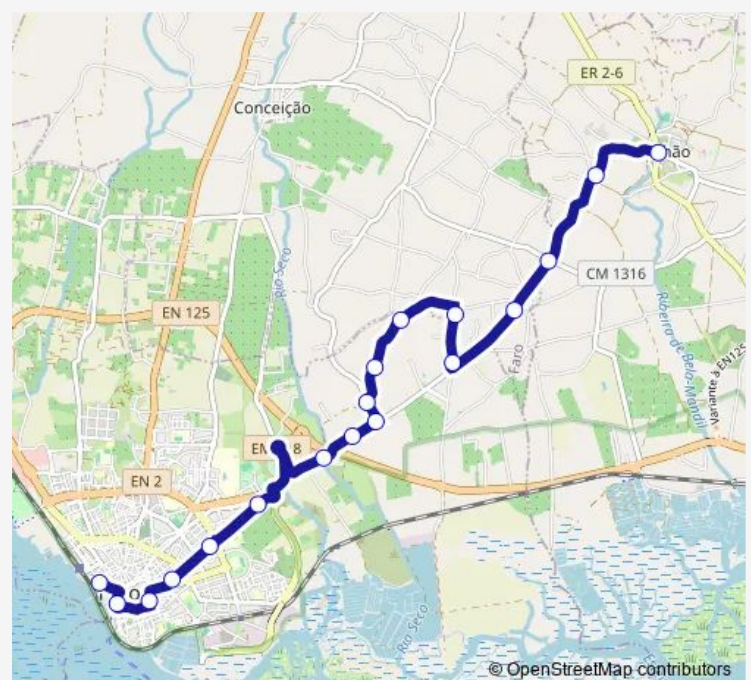

Thursday 13:45-19:15

Friday 13:45-19:15

Saturday —

Sunday —

Route info

Direction: Faro (Terminal Rodoviário)

Stops: 24

Trip Duration: 0 hour 22 min

64 — Faro – Pechão

Pechão (Cemitério)

Pechão (Junta Freguesia)

Pechão (R. Francisco Guerreiro)

Direction

Pechão (R. Francisco Guerreiro) — Faro (Terminal Rodoviário)

18 stops

[Open route schedule](#)

Friday 07:20-17:35

Saturday —

Sunday —

Route info

Direction: Pechão (R. Francisco Guerreiro)

Stops: 18

Trip Duration: 0 hour 22 min

Direction

Monday 19:40

Tuesday 19:40

Wednesday 19:40

Thursday 19:40

Friday 19:40

Saturday —

Sunday —

Route info