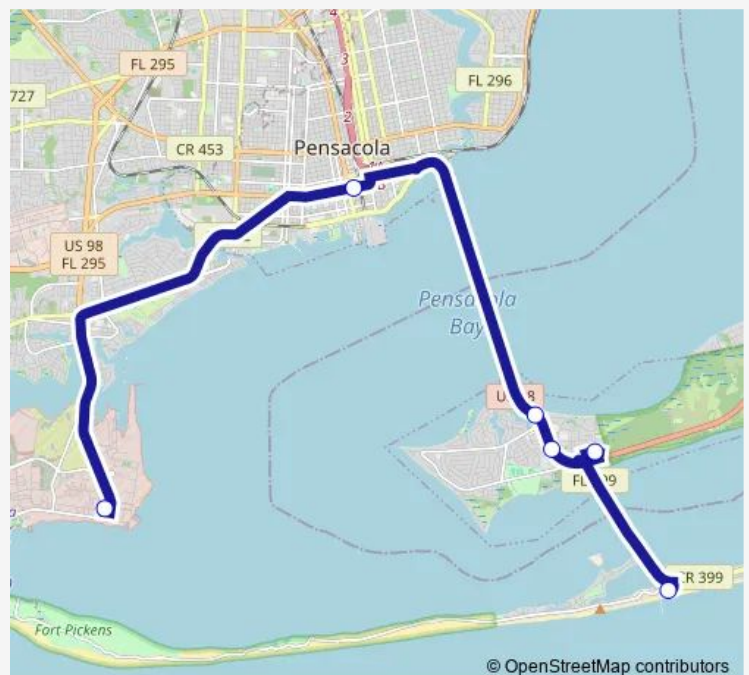

Bus 64 Beach Jumper

[Go to website](#)

Direction

Nas Pensacola Uso — Casino Beach Boardwalk @ Casino Beach

6 stops

[Open route schedule](#)

Nas Pensacola Uso

Jefferson St & Garden St

Monday —

Tuesday —

Wednesday —

Thursday —

Friday 14:50-19:50

Saturday 10:40-20:40

Sunday 10:40-20:40

Route info

Direction: Nas Pensacola Uso

Stops: 6

Trip Duration: 0 hour 50 min

64 — Beach Jumper

Direction

Casino Beach Boardwalk @ Casino Beach — Nas Pensacola Uso

6 stops

[Open route schedule](#)

Monday —

Tuesday —

Wednesday —

Thursday —

Friday 15:40-20:40

Saturday 11:30-19:50

Sunday 11:30-19:50

Route info