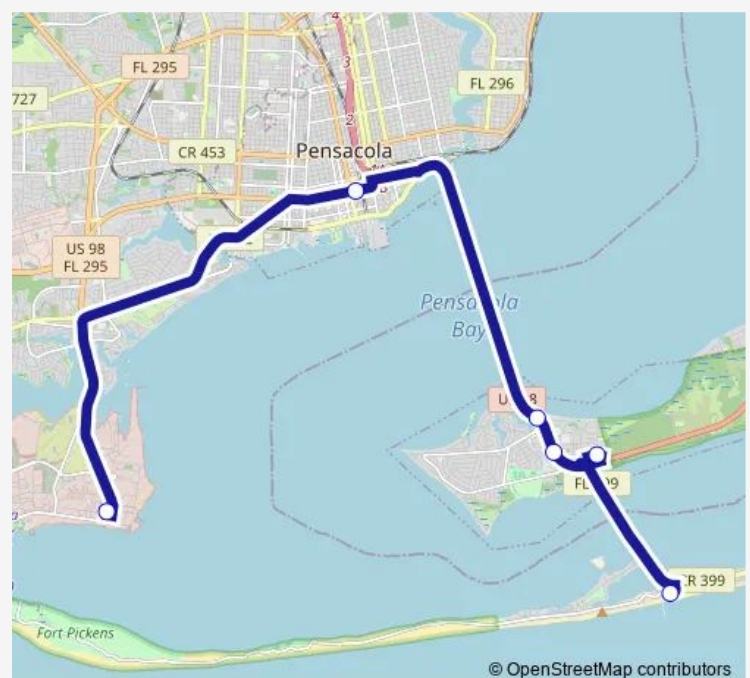

Bus 64 Beach Jumper

[Go to website](#)

Direction

Nas Pensacola Uso — Casino Beach Boardwalk @ Casino Beach

6 stops

[Open route schedule](#)

Nas Pensacola Uso

Jefferson St & Garden St

Monday —

Tuesday —

Wednesday —

Thursday —

Friday 14:50-19:50

Saturday 10:40-20:40

Sunday 10:40-20:40

Route info

Direction: Nas Pensacola Uso

Stops: 6

Trip Duration: 0 hour 50 min

64 — Beach Jumper

Direction

Casino Beach Boardwalk @ Casino Beach — Nas Pensacola Uso

6 stops

[Open route schedule](#)

Monday —

Tuesday —

Wednesday —

Thursday —

Friday 15:40-20:40

Saturday 11:30-19:50

Sunday 11:30-19:50

Route info