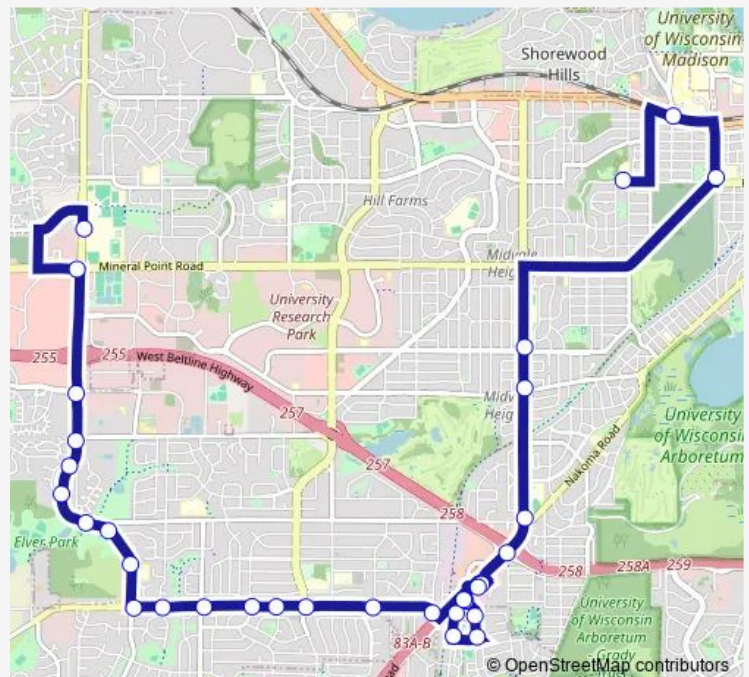

Thursday 08:10

Friday 08:10

Saturday —

Sunday —

Route info

Direction: S Gammon at Memorial High

Stops: 32

Trip Duration: 0 hour 38 min

64 — Capital High Extras

Allied at Jenewein

Allied at Thurston

Verona E at Red Arrow

Verona E at Atticus

Verona at Highway Ramp

S Midvale at Nakoma

S Midvale at Odana