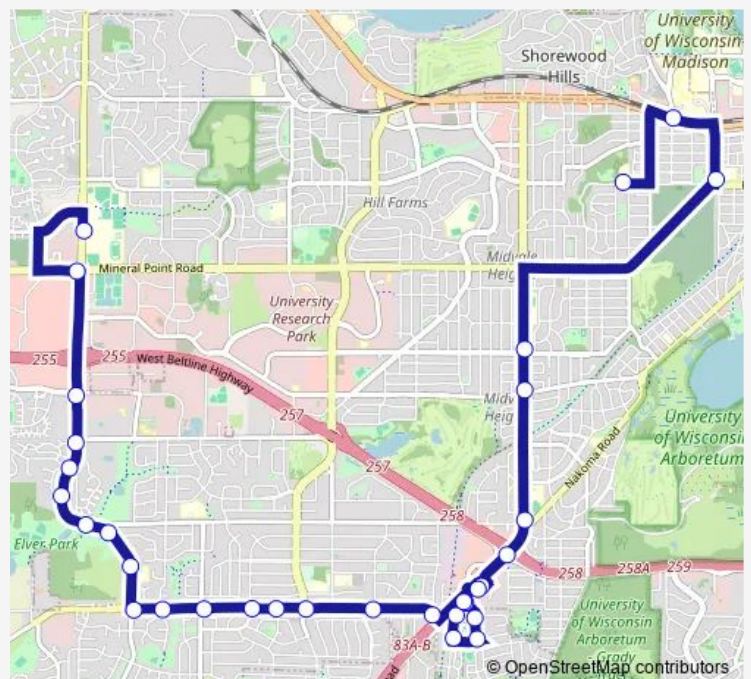

Thursday 08:10

Friday 08:10

Saturday —

Sunday —

Route info

Direction: S Gammon at Memorial High

Stops: 32

Trip Duration: 0 hour 38 min

64 — Capital High Extras

Allied at Jenewein

Allied at Thurston

Verona E at Red Arrow

Verona E at Atticus

Verona at Highway Ramp

S Midvale at Nakoma

S Midvale at Odana