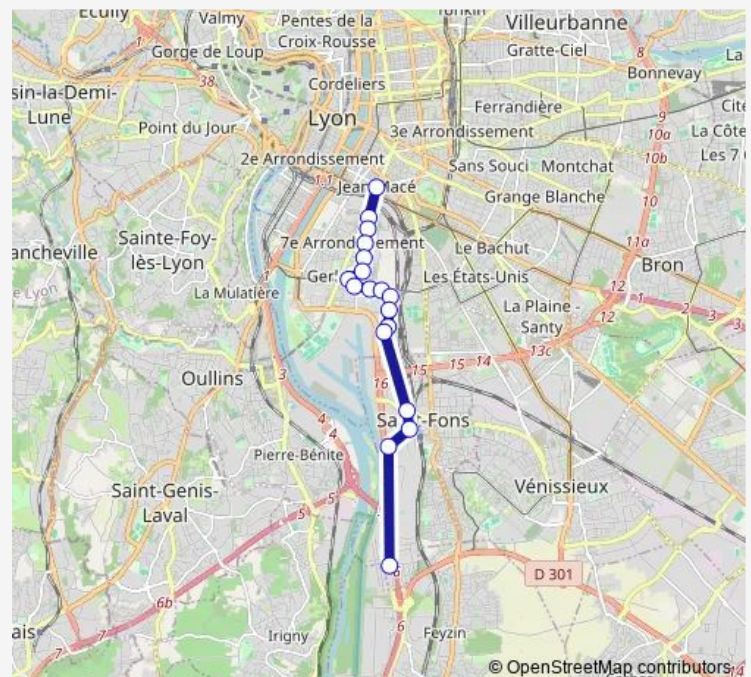

Vallée de la Chimie

### Route schedule

Jean Macé — St Fons Semard

Monday 05:30-11:35

Tuesday 05:30-11:35

Wednesday 05:30-11:35

Thursday 05:30-11:35

Friday 05:30-11:35

Saturday —

### Route info

Direction: Jean Macé

Stops: 23

Trip Duration: 0 hour 26 min

64 — Jean Macé -> Belle Etoile

Frères Perret

St Fons Semard