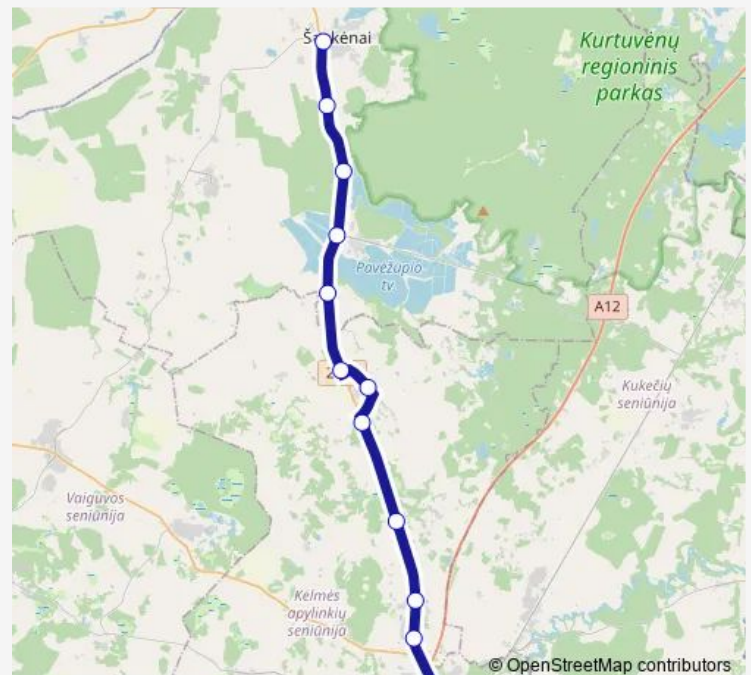

Route schedule

Šaukėnai — Kelmės autobusų stotis

Monday 07:15

Tuesday 07:15

Wednesday 07:15

Thursday 07:15

Friday 07:15

Saturday —

Sunday —

Route info

Direction: Šaukėnai

Stops: 12

Trip Duration: 0 hour 35 min

■ 64 — Kelmė-Vidsodis, Šaukėnai per Šaltenius-Kelmė

BusMaps

64 Bus time schedules and route maps are available in an offline PDF at busmaps.com. Use the busmaps.com website to see live bus times, train schedule or subway schedule, and step-by-step directions for all public transit in Kelme