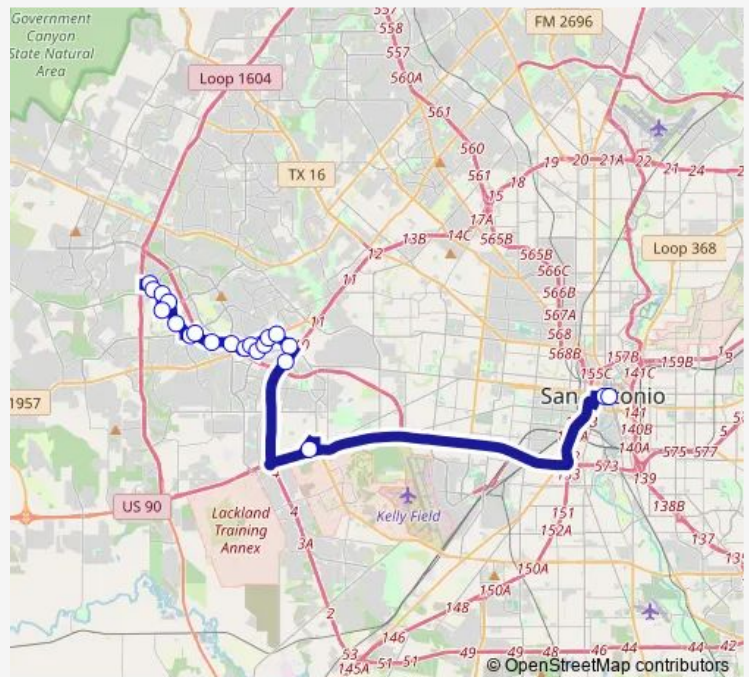

HWY. 151 W ACCESS RD. & MILITARY DR

Military Dr. & Escala Pkwy

Military DR. W. & Ellison Dr.

MILITARY OPPOSITE SEASCAPE

Route schedule

Dolorosa & S. Main — NORTHWEST VISTA COLLEGE

Monday 05:15-21:13

Tuesday 05:15-21:13

Wednesday 05:15-21:13

Thursday 05:15-21:13

Friday 05:15-21:13

Saturday 05:14-21:19

Sunday 06:14-21:18

Route info

Direction: Dolorosa & S. Main

Stops: 29

Trip Duration: 1 hour 12 min

64 — US 90 Express

Military Outside of SeaWorld Park & Ride

MILITARY AT EMPLOYEE ENT. TO SEA.

MILITARY & ROUSSEAU

NORTHBOUND LOOP 1604 & MILITARY

NORTHBOUND LOOP 1604 & REED

WISEMAN & LOOP 1604

WISEMAN BLVD. OPPOSITE 4611

NORTHWEST VISTA COLLEGE

Direction

NORTHWEST VISTA COLLEGE — Market & S. ST. Mary'S

21 stops

[Open route schedule](#)

NORTHWEST VISTA COLLEGE

Ellison DR. & Wiseman Blvd.