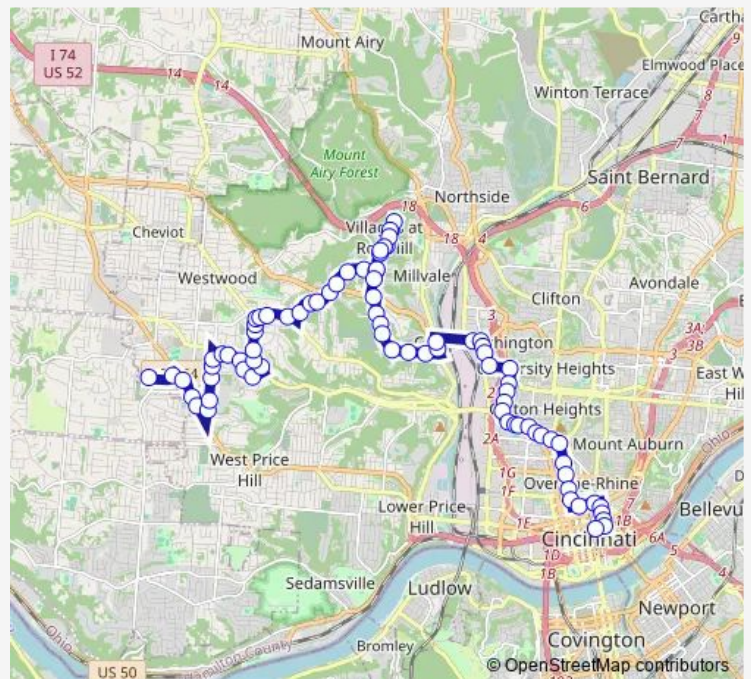

## Bus 64 Westwood

[Go to website](#)

**Direction**  
 Glenway Crossing Transit Center C — 6TH ST & Main St  
 80 stops  
[Open route schedule](#)

- Glenway Crossing Transit Center C
- Glencrossing WAY & Glenway Ave
- Glenway AVE & Nova Ave
- Glenway AVE & Shirley Pl
- Glenway AVE & Ferguson Pl
- Western Hills High School
- Ferguson RD & Shirley Pl
- Ferguson RD & Hegry Cir
- Ferguson RD & West Tower Ave
- Ferguson Road & Fourtowers
- Queen City AVE 2841
- Queen City AVE 2811
- Queen City AVE 2767
- Queen City AVE & East Tower Dr
- Queen City AVE & Erlene Dr
- Lafeuille AVE & Queen City Ave
- Lafeuille AVE & Westbrook Dr
- Lafeuille AVE & Alvester Dr
- Lafeuille AVE & Fleetwood Ave
- Lafeuille AVE & Eugenie Ln
- Lafeuille AVE & Harrison Ave

### Route schedule

Glenway Crossing Transit Center C — 6TH ST & Main St

Monday	03:55-23:35
Tuesday	03:55-23:35
Wednesday	03:55-23:35
Thursday	03:55-23:35
Friday	03:55-23:35
Saturday	04:05-23:38
Sunday	05:43-23:01

### Route info

Direction: Glenway Crossing Transit Center C

Stops: 80

Trip Duration: 1 hour 1 min

64 — Westwood

Harrison AVE & Ravogli Ave

Harrison AVE 2621

Harrison AVE & Bracken Woods Ln

## Route info

Direction: 6TH ST &amp; Main St

Stops: 76

Trip Duration: 0 hour 58 min

Beekman ST & Sutter Ave

Beekman ST & Pulte St

Carll ST & Linden St

Carll ST & Seegar Ave