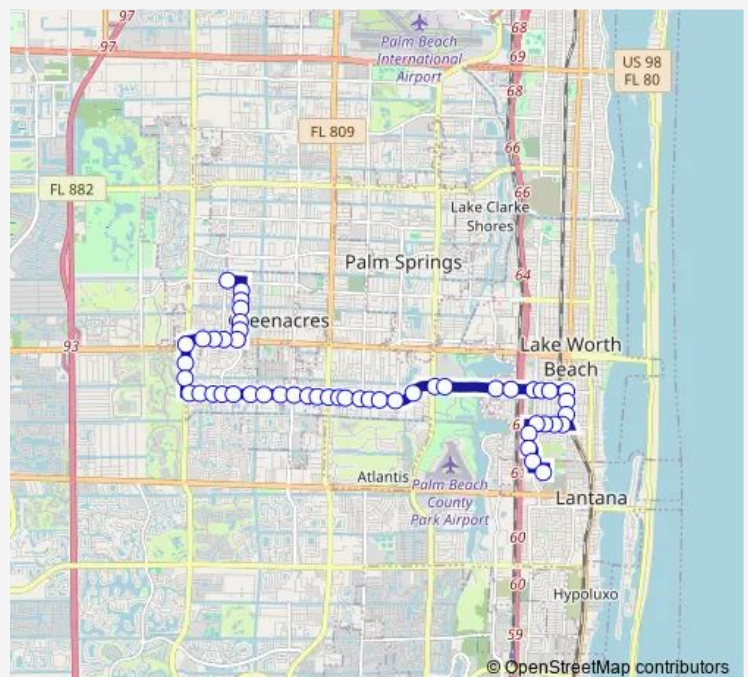

Thursday 05:32-19:34

Friday 05:32-19:34

Saturday —

Sunday —

Route info

Direction: LNT/LKW PHU at Main Bldg

Stops: 44

Trip Duration: 0 hour 37 min

64 — GRN - LNT via Melaleuca/6TH AVE S

Melaleuca LN at Poinsettia Ln

Melaleuca LN at Military Trl

Melaleuca LN at Empire Way

Melaleuca LN at Haverhill Rd

Melaleuca LN at Suburban Pines Dr

Melaleuca LN at Marks Way

Greenacres Wic

Direction

Andrew Redding RD at NEW World Ave — Greenacres Wic

45 stops

[Open route schedule](#)

Andrew Redding RD at NEW World Ave

Andrew Redding RD at Southwinds Dr

Andrew Redding RD at Date Palm Dr