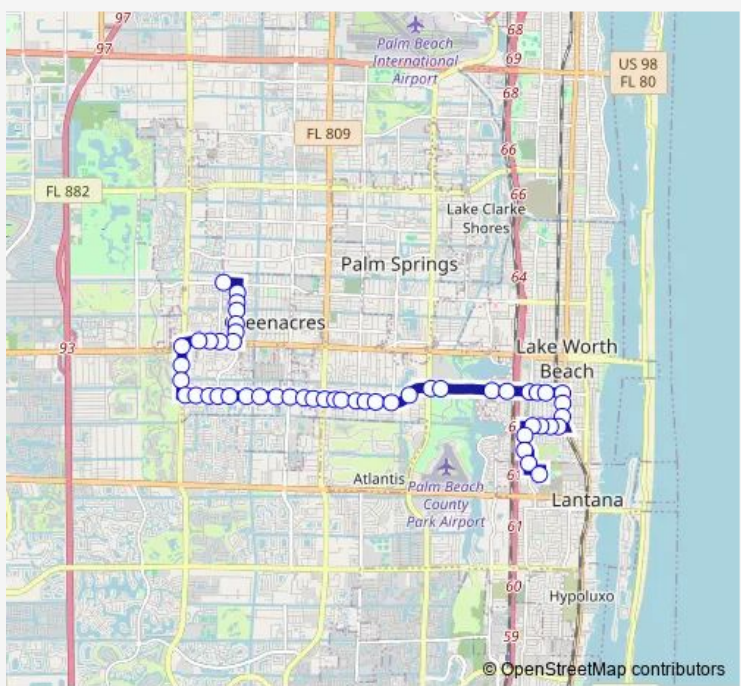

Bus 64 GRN - LNT via Melaleuca/6TH AVE S

[Go to website](#)

Direction
 LNT/LKW PHU at Main Bldg — Greenacres Wic
 44 stops
[Open route schedule](#)

- LNT/LKW PHU at Main Bldg
- Andrew Redding RD at Date Palm Dr
- Andrew Redding RD at Barton Rd
- Barton RD at 14th AVE S
- 12th AVE S at A St
- 12th AVE S at Oasis Health
- Dixie HWY at 10th AVE S
- Dixie HWY at 7TH AVE S
- 6TH AVE S at H St
- 6TH AVE S at D St
- 6TH AVE S at S A St
- 6TH AVE S at Griswold Dr
- 6TH AVE S at Braley St
- 6TH AVE S at PBS Ent
- Melaleuca LN at Congress Ave
- Melaleuca LN at Emeralda Vista St
- Melaleuca LN at Davis Rd
- Melaleuca LN at Gulfstream Rd
- Melaleuca LN at Mathis St
- Melaleuca LN at Kirk Rd
- Melaleuca LN at MEE Ct

Route schedule
 LNT/LKW PHU at Main Bldg — Greenacres Wic

Monday	05:32-19:34
Tuesday	05:32-19:34
Wednesday	05:32-19:34
Thursday	05:32-19:34
Friday	05:32-19:34
Saturday	—
Sunday	—

Route info
 Direction: LNT/LKW PHU at Main Bldg
 Stops: 44
 Trip Duration: 0 hour 33 min

Greenacres Wic

Direction

Andrew Redding RD at NEW World Ave — Greenacres Wic

45 stops

[Open route schedule](#)

Andrew Redding RD at NEW World Ave

Andrew Redding RD at Southwinds Dr

Andrew Redding RD at Date Palm Dr