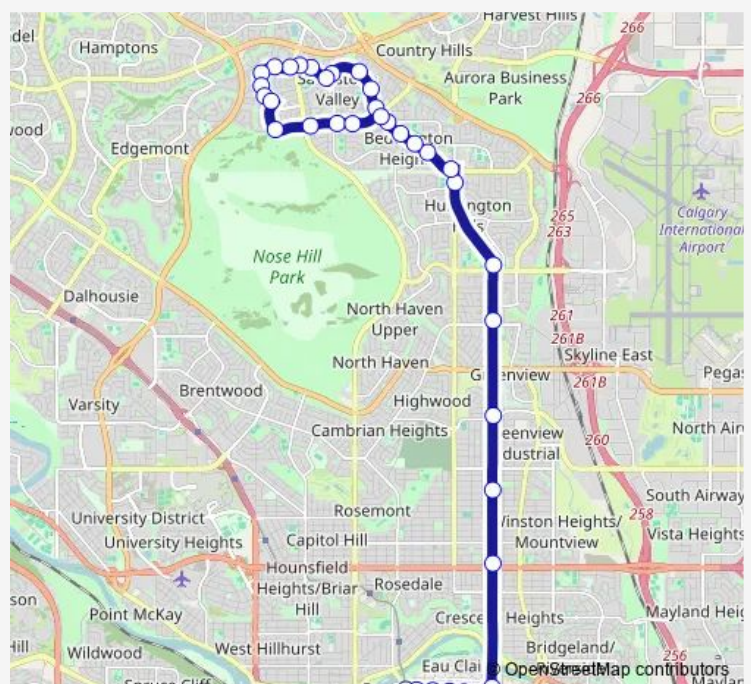

NB Sandstone DR @ Berkshire BV Nw

NB Sandstone DR @ Sanderling RI Nw

WB Sandstone DR@ Sanderling HL Nw

SB Sandstone DR @ Sandpiper RD Nw

Route schedule

EB 5 AV SW @ 9 ST Sw — SB Beddington BV @ Berkshire BV Nw

Monday 15:52-17:30

Tuesday 15:52-17:30

Wednesday 15:52-17:30

Thursday 15:52-17:30

Friday 15:52-17:30

Saturday —

Sunday —

Route info

Direction: EB 5 AV SW @ 9 ST Sw

Stops: 35

Trip Duration: 0 hour 48 min

■ 64 — Macewan Express

WB Sandarac DR @ Sandstone DR Nw

WB Sandarac DR @ Sandalwood GA Nw

WB Sandarac DR @ E. of 14 ST Nw

WB Macewan DR @ 14 ST Nw

Tuesday 06:12-07:30

Wednesday 06:12-07:30

Thursday 06:12-07:30

Friday 06:12-07:30

Saturday —

Sunday —

Route info

Direction: NB Sandstone DR @ Berkshire BV Nw