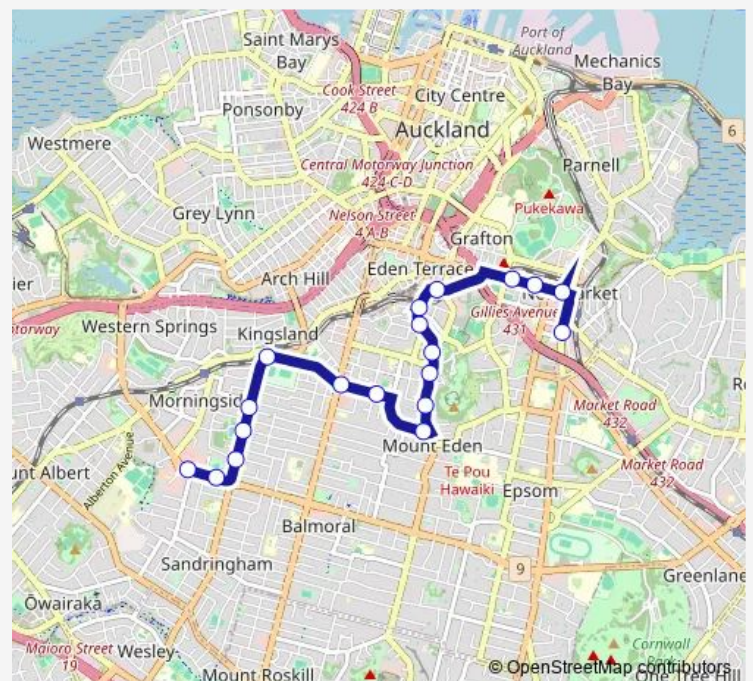

### Route schedule

Stop D St Lukes — Stop C Westfield Newmarket

Monday 05:45-23:48

Tuesday 05:45-23:48

Wednesday 05:45-23:48

Thursday 05:45-23:48

Friday 05:45-23:48

Saturday 06:00-23:42

### Route info

Direction: Stop D St Lukes

Stops: 19

Trip Duration: 0 hour 19 min

## Route schedule

Mahuru Street — Stop D St Lukes

Monday 05:45-23:48

Tuesday 05:45-23:48

Wednesday 05:45-23:48

Thursday 05:45-23:48

Friday 05:45-23:48

Saturday 06:04-23:42

## Route info

Direction: Mahuru Street

Stops: 23

Trip Duration: 0 hour 26 min

64 Bus time schedules and route maps are available in an offline PDF at [busmaps.com](https://busmaps.com). Use the [busmaps.com](https://busmaps.com) website to see live bus times, train schedule or subway schedule, and step-by-step directions for all public transit in Auckland