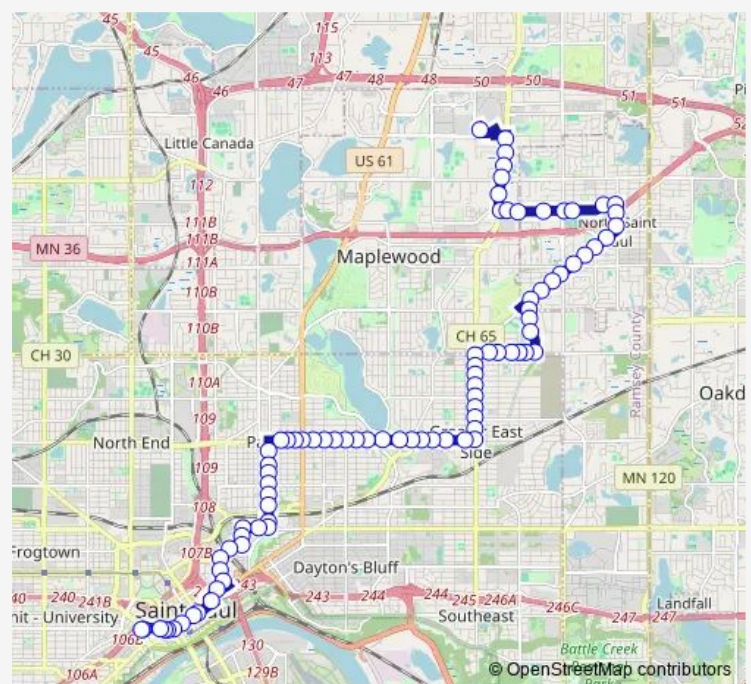

Co Rd B & Kennard St

Co Rd B & Germain St

Co Rd B & Hazelwood St

Co Rd B & Barclay St

Co Rd B & Birmingham St

Co Rd B & McAfee Circle

Co Rd B & English St

English St & Junction Ave

English St & Burke Ave

English St & Belmont Lane

English St & Frost English Silver Apts

Route schedule

Maplewood Mall Transit Center & Gate D/E — Smith Ramp & Layover

Monday 05:18-21:25

Tuesday 05:18-21:25

Wednesday 05:18-21:25

Thursday 05:18-21:25

Friday 05:18-21:25

Saturday 07:36-20:03

Sunday —

Route info

Direction: Maplewood Mall Transit Center & Gate D/E

Stops: 75

Trip Duration: 0 hour 44 min