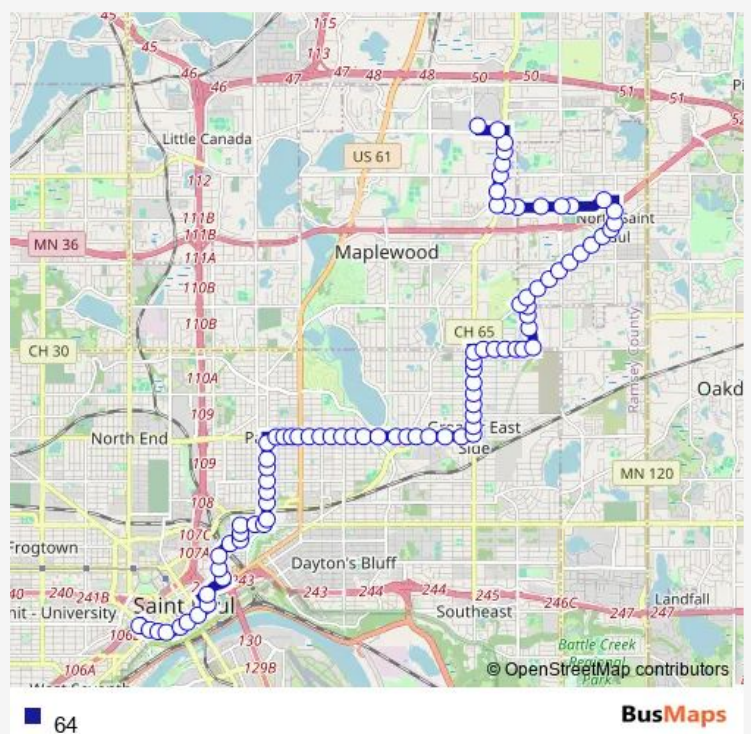

### Route schedule

Smith Ramp & Layover — Maplewood Mall Transit Center & Gate D/E

Monday 05:44-20:11

Tuesday 05:44-20:11

Wednesday 05:44-20:11

Thursday 05:44-20:11

Friday 05:44-20:11

Saturday 10:46-17:42

### Route info

Direction: Smith Ramp & Layover

Stops: 74

Trip Duration: 0 hour 40 min

Payne Ave & Case Ave

Payne Ave & Lawson Ave

Payne Ave & Magnolia Ave

Payne Ave & Rose Ave