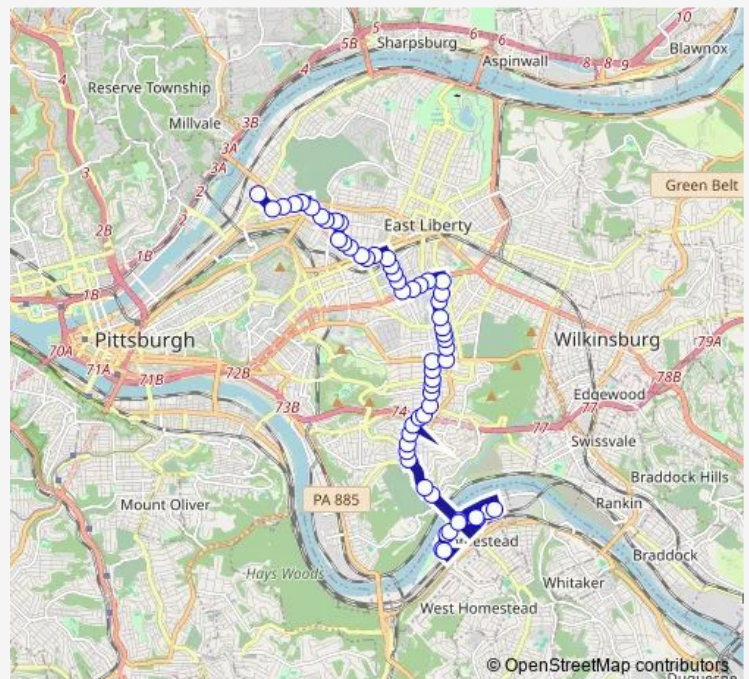

Target DR + Target Perimeter Rd

Browns Hill RD + Parkview Fs

Browns Hill RD + Imogene Rd

Murray Ave+ Hazelwood AVE Fs

Murray AVE + Loretta

Murray AVE + Lilac

Murray AVE + Welfer

Murray Ave+ Flemington Fs

Murray AVE + #2825

Murray AVE + Morrowfield

Murray AVE + Forward

Murray AVE + Phillips

Route schedule

Amity ST + Target Drive — 39th ST + Butler

Monday 04:57-01:05⁺¹

Tuesday 04:57-01:05⁺¹

Wednesday 04:57-01:05⁺¹

Thursday 04:57-01:05⁺¹

Friday 04:57-01:05⁺¹

Saturday 06:15-01:26⁺¹

Sunday 06:20-22:54

Route info

Direction: Amity ST + Target Drive

Stops: 58

Trip Duration: 0 hour 33 min

64 — Lawrenceville-Waterfront

Murray AVE + Hobart

Murray AVE + Beacon Ns

Murray AVE + Bartlett

Murray AVE + Forbes Ave

Forbes AVE + Shady Ave

SHADY AVE + AYLESBORO