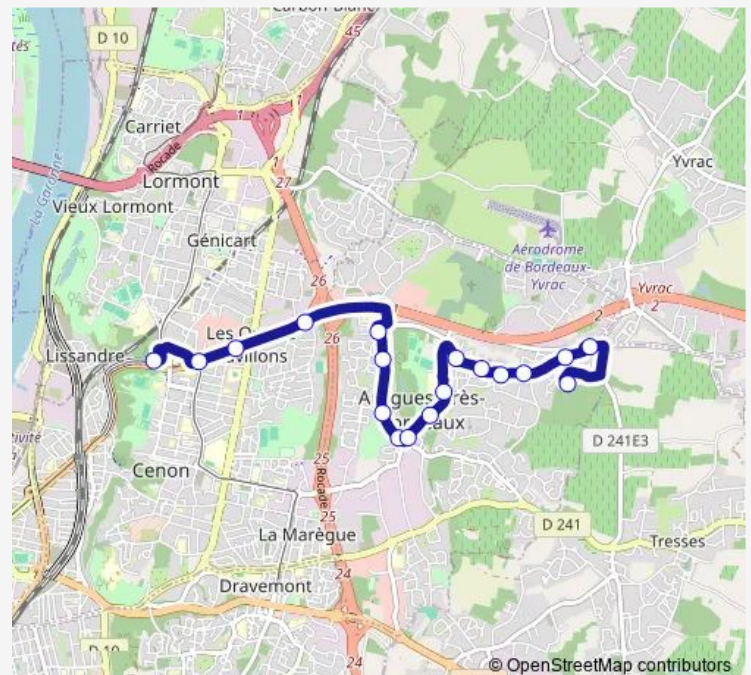

### Direction

Buttinière — Fontderode

18 stops

[Open route schedule](#)

Buttinière

Place des 2 Villes (vers Rocade)

4 Pavillons (vers Rocade)

Kennedy (vers Rocade)

### Route schedule

Buttinière — Fontderode

Monday 06:50-20:35

Tuesday 06:50-20:35

Wednesday 06:50-20:35

Thursday 06:50-20:35

Friday 06:50-20:35

Saturday 06:50-20:35

### Route info

Direction: Buttinière

Stops: 18

Trip Duration: 0 hour 24 min