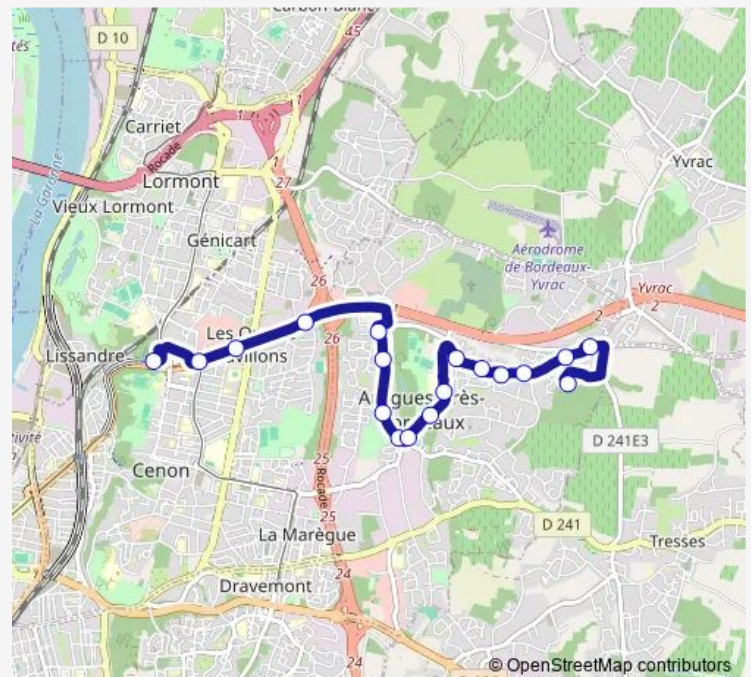

Direction

Buttinière — Fontderode

18 stops

[Open route schedule](#)

Buttinière

Place des 2 Villes (vers Rocade)

4 Pavillons (vers Rocade)

Kennedy (vers Rocade)

Monday 06:50-20:35

Tuesday 06:50-20:35

Wednesday 06:50-20:35

Thursday 06:50-20:35

Friday 06:50-20:35

Saturday 06:50-20:35

Sunday 06:50-20:35

Route info

Direction: Buttinière

Stops: 18

Trip Duration: 0 hour 20 min

Direction

Fontderode — Buttinière

19 stops

[Open route schedule](#)

Fontderode