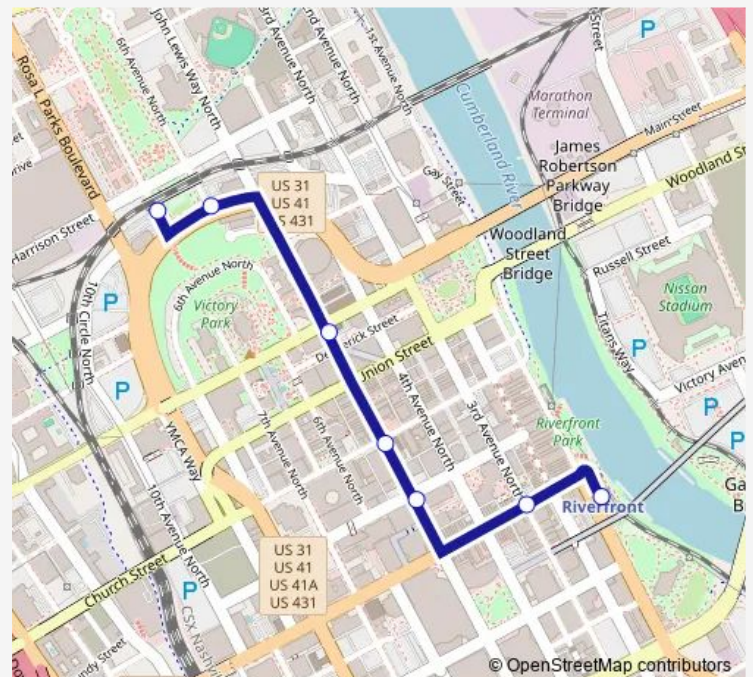

4TH AVE & MCC Plaza

4TH AVE N & Church ST Sb

1ST AVE & Shelby PED Bridge Sb

Riverfront Station

Route schedule

7TH & Harrsion Nb — Riverfront Station

Monday 15:57-17:22

Tuesday 15:57-17:22

Wednesday 15:57-17:22

Thursday 15:57-17:22

Friday 15:57-17:22

Saturday —

Sunday —

Route info

Direction: 7TH & Harrsion Nb

Stops: 6

Trip Duration: 0 hour 18 min

Direction

Riverfront Station — 7TH & Harrsion Nb

7 stops

[Open route schedule](#)

Riverfront Station

Broadway AVE & 3RD AVE Wb

5TH AVE N & Commerce ST Nb

5TH AVE N & Church ST Nb

5TH AVE & Charlotte AVE Nb

James Robertson Pkwy & 6TH AVE N Wb

7TH & Harrsion Nb

Route schedule

Riverfront Station — 7TH & Harrsion Nb

Monday	06:35-17:00
Tuesday	06:35-17:00
Wednesday	06:35-17:00
Thursday	06:35-17:00
Friday	06:35-17:00
Saturday	—
Sunday	—