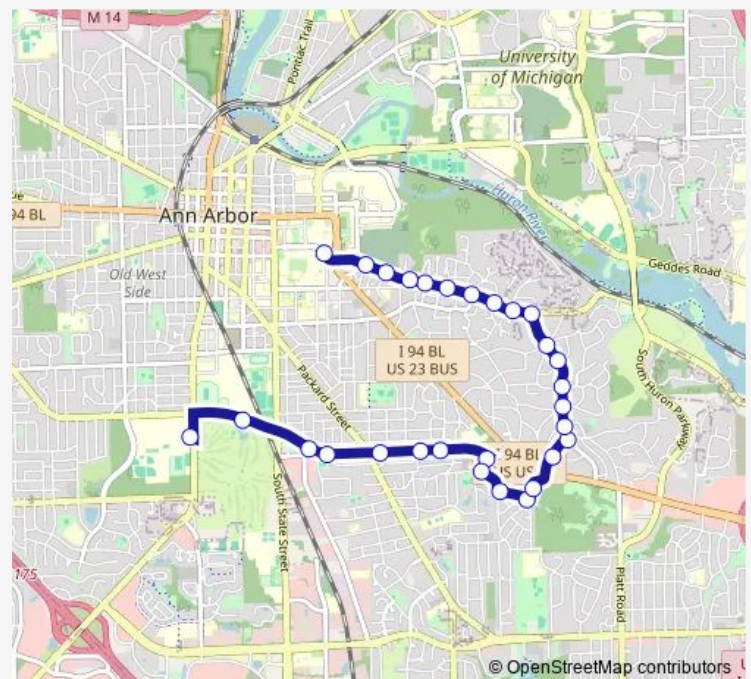

### Direction

Pioneer High School — Geddes + Cctc

29 stops

[Open route schedule](#)

- Pioneer High School
- Stadium + Kipke
- Stadium + South Industrial
- Stadium + Woodbury
- Stadium + Packard
- Stadium + Ferdon
- Stadium + Cayuga
- St. Francis + Stadium
- Medford + St Francis
- Medford + Needham
- Manchester + Medford
- Manchester Park
- Override + Kenilworth
- Override + Arlington
- Arlington + Bedford
- Arlington + Provincial
- Arlington + Heather Way
- Arlington + Aberdeen
- Arlington + Devonshire
- Arlington + Geddes
- Geddes + Huntington

### Route schedule

Pioneer High School — Geddes + Cctc

Monday	06:30-18:00
Tuesday	06:30-18:00
Wednesday	06:30-18:00
Thursday	06:30-18:00
Friday	06:30-18:00
Saturday	—
Sunday	—

### Route info

Direction: Pioneer High School

Stops: 29

Trip Duration: 0 hour 21 min

64 — Geddes - E Stadium

Geddes + Orchard Hills

Geddes + Awixa

Geddes + Highland

Geddes + Ridgeway

Geddes + Geddes Hgts

Geddes + Linden Street

Geddes + Elm Street

Geddes + Cctc

**Direction**

Geddes + Cctc — Pioneer High School

28 stops