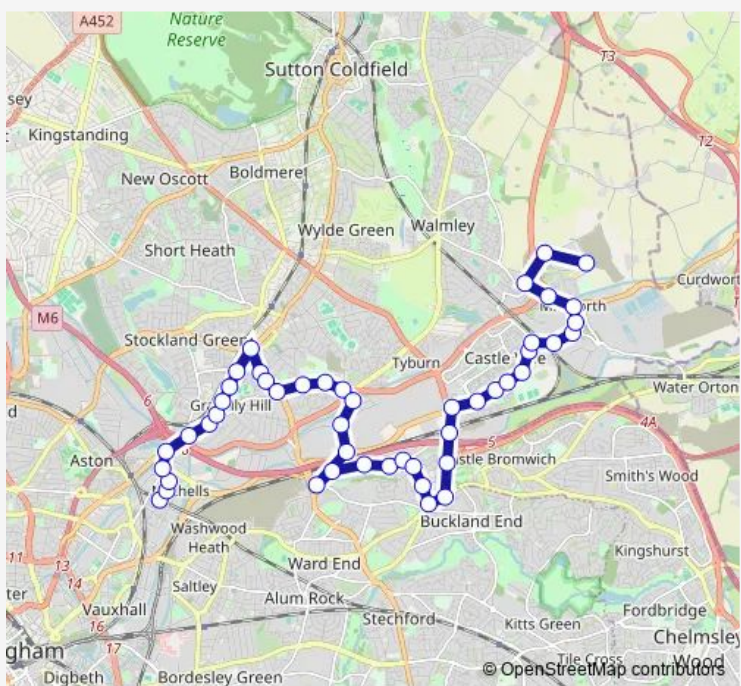

Bus 64 Nechells - Amazon Peddimore via Erdington

[Go to website](#)

Direction
 Amazon Warehouse — Holborn Hill
 52 stops
[Open route schedule](#)

- Amazon Warehouse
- Peddimore Lane
- Asda Superstore
- Minworth Island
- Minworth Green
- Minworth Hall Farm
- Water Orton Lane
- Severn Trent Water Works
- Squadron Close
- Davenport Drive
- Rawlins Croft
- St Athan Croft
- Rhose Croft
- Blenheim Way
- Brooks Croft
- Avery Croft
- Tangmere Drive
- Tameside Drive
- Berrandale Gardens
- Clock Garage
- Heath Way

Route schedule
 Amazon Warehouse — Holborn Hill

Monday	09:45-14:45
Tuesday	09:45-14:45
Wednesday	09:45-14:45
Thursday	09:45-14:45
Friday	09:45-14:45
Saturday	08:45-14:45
Sunday	08:45-14:45

Route info
 Direction: Amazon Warehouse
 Stops: 52
 Trip Duration: 0 hour 53 min

Reynoldstown Rd

Bromford Way

The Bromford

The Bromford

Fort Shopping Centre

Wingfoot Way

Spitfire Road

Tyburn Rd

Direction

Holborn Hill — Amazon Warehouse

47 stops

[Open route schedule](#)

Holborn Hill

Chattaway St

Nechells Primary School

Long Acre