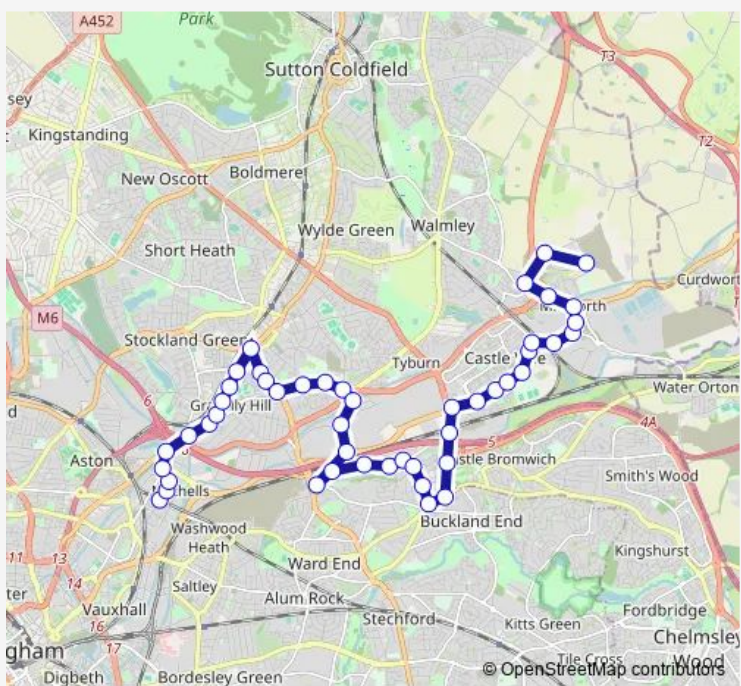

Bus 64 Nechells - Amazon Peddimore via Erdington

[Go to website](#)

Direction
 Amazon Warehouse — Holborn Hill
 52 stops
[Open route schedule](#)

- Amazon Warehouse
- Peddimore Lane
- Asda Superstore
- Minworth Island
- Minworth Green
- Minworth Hall Farm
- Water Orton Lane
- Severn Trent Water Works
- Squadron Close
- Davenport Drive
- Rawlins Croft
- St Athan Croft
- Rhose Croft
- Blenheim Way
- Brooks Croft
- Avery Croft
- Tangmere Drive
- Tameside Drive
- Berrandale Gardens
- Clock Garage
- Heath Way

Route schedule
 Amazon Warehouse — Holborn Hill

Monday	09:45-14:45
Tuesday	09:45-14:45
Wednesday	09:45-14:45
Thursday	09:45-14:45
Friday	09:45-14:45
Saturday	08:45-14:45
Sunday	08:45-14:45

Route info
 Direction: Amazon Warehouse
 Stops: 52
 Trip Duration: 0 hour 53 min

Reynoldstown Rd

Bromford Way

The Bromford

The Bromford

Fort Shopping Centre

Wingfoot Way

Spitfire Road

Tyburn Rd

Direction

Holborn Hill — Amazon Warehouse

47 stops

[Open route schedule](#)

Holborn Hill

Chattaway St

Nechells Primary School

Long Acre