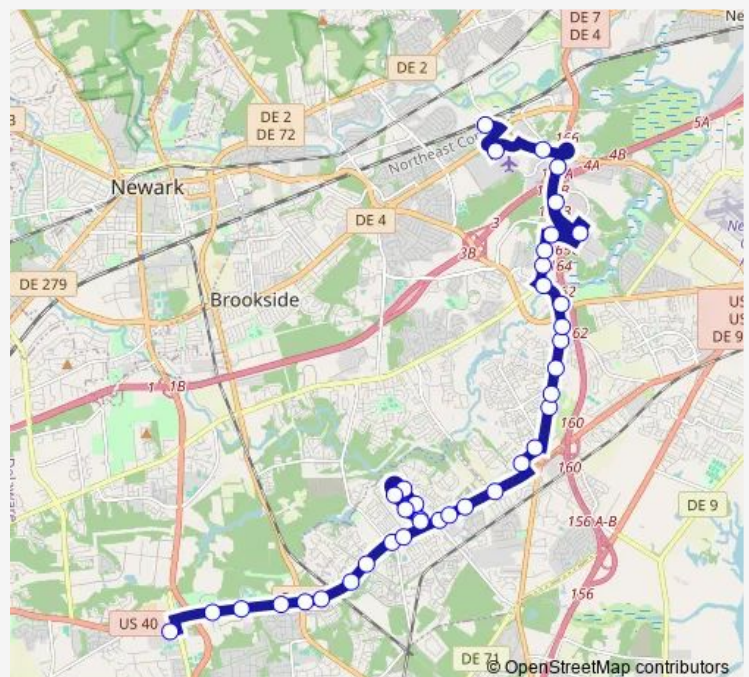

DEL RT 7 @ Rivers END Dr

DEL RT 7 @ Newtown Dr

DEL RT 7 @ Freedom Dr

Songsmith DR @ Buckson Ct

Governors Square Shopping Center

US 40 @ Governors Square

US RT 40 @ Governors SQ Plaza 2

US RT 40 @ Walther Rd

Wilmington University Complex

US RT 40 @ OLD Town Hall Ctr

US RT 40 @ Wellington Dr

Route schedule

Christiana Mall (Target) — Peoples Plaza Park & Ride

Monday	—
Tuesday	—
Wednesday	—
Thursday	—
Friday	—
Saturday	—
Sunday	08:15-19:15

Route info

Direction: Christiana Mall (Target)

Stops: 38

Trip Duration: 0 hour 39 min

64 — Glasgow / Christiana Mall

Brookmont DR @ OPP Royal Farms

Flamingo DR @ Heron Ct

Flamingo DR @ Curlew Dr

US RT 40 @ OP Rickey Blvd

US 40 @ Sunset Lake Rd

US RT 40 @ Broadleaf Dr

US RT 40 @ Aiken Ave

US RT 40 @ Glasgow Ave

Peoples Plaza Park & Ride

Direction

Fairplay Station — US 40 @ Peoples Plaza West Entrance