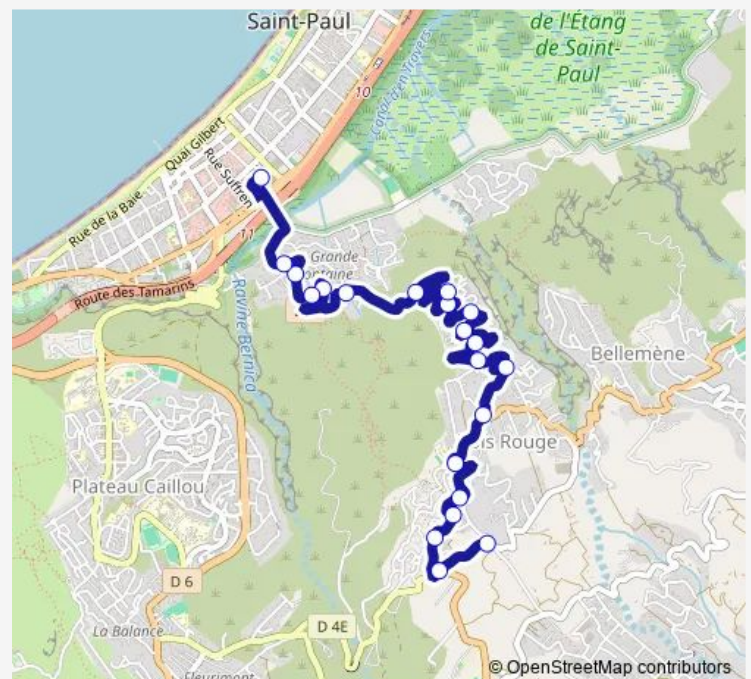

Bus 64 Saint-Paul ligne 64

[Go to website](#)

Direction

Terminus Chemin Morel — Gare Routière

24 stops

[Open route schedule](#)

Terminus Chemin Morel

Chemin Morel

Croisée Canot

Chemin Lougnon

Ravine Baptiste

Eglise Bellemène

Chemin Prosper

Centre Médical Bellemène

Charcuterie Bellemène

Trois Chemins Bellemène

Grenades

La Cigale

Grand Contour Crève Coeur

Citerne Crève Coeur

Pelops

Bilimbi

Crève Coeur

Saint-Expédit

4 Canons

Saint-Jacques

La Poudrière

Route schedule

Terminus Chemin Morel — Gare Routière

Monday 09:00-12:05

Tuesday 09:00-12:05

Wednesday 09:00-12:05

Thursday 09:00-12:05

Friday 09:00-12:05

Saturday 09:00-12:05

Sunday —

Route info

Direction: Terminus Chemin Morel

Stops: 24

Trip Duration: 0 hour 25 min

64 — Saint-Paul ligne 64