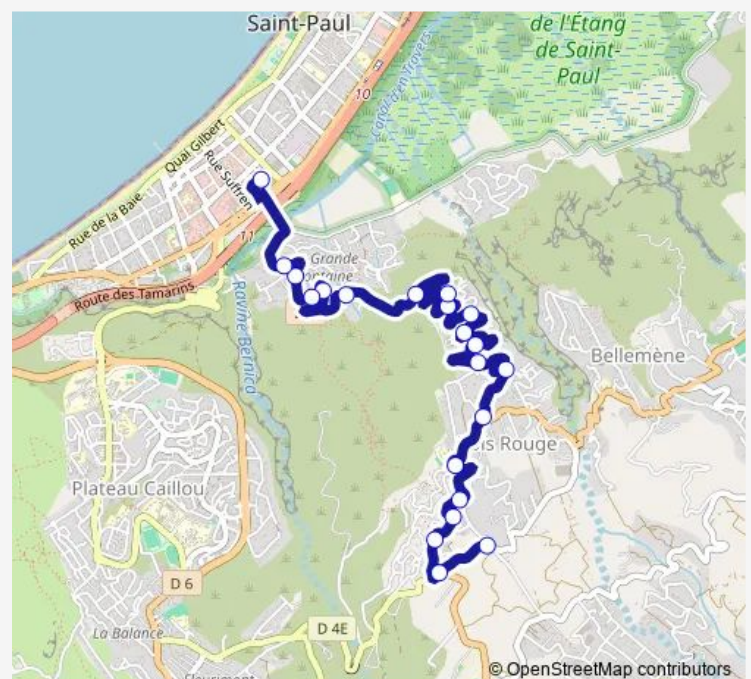

### Route info

Direction: Terminus Chemin Prosper

Stops: 23

Trip Duration: 0 hour 20 min

Atelier Menuiserie

Gare Routière