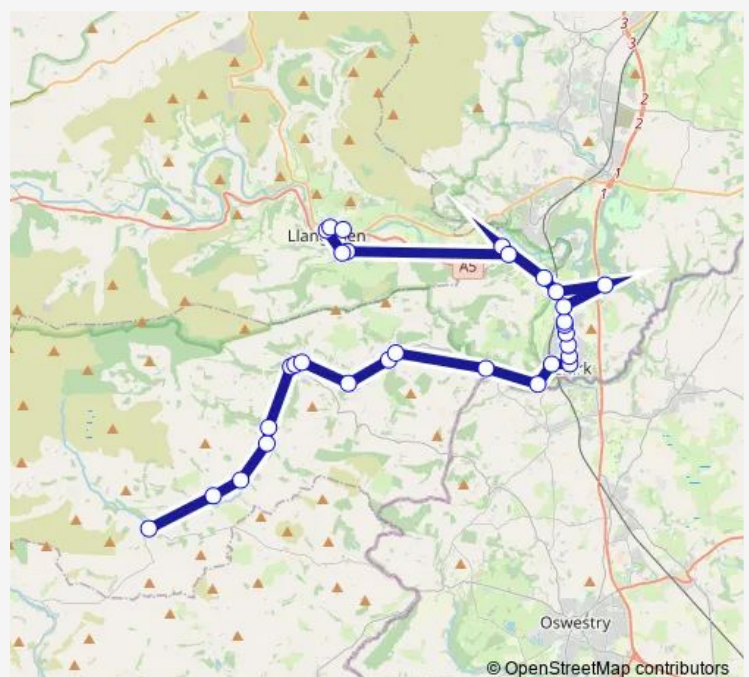

Thursday 07:35-16:43

Friday 07:35-16:43

Saturday 07:35-16:43

Sunday —

Route info

Direction: Llanarmon

Stops: 31

Trip Duration: 1 hour 0 min

Saturday 08:50-17:37

Sunday —

Route info

Direction: Bishop's Walk

Stops: 34

Trip Duration: 1 hour 5 min

Glyn Traian School

Dolywern

Wednesday 07:35

Thursday 07:35

Friday 07:35

Saturday —

Sunday —

Route info

Direction: Llanarmon

Stops: 26