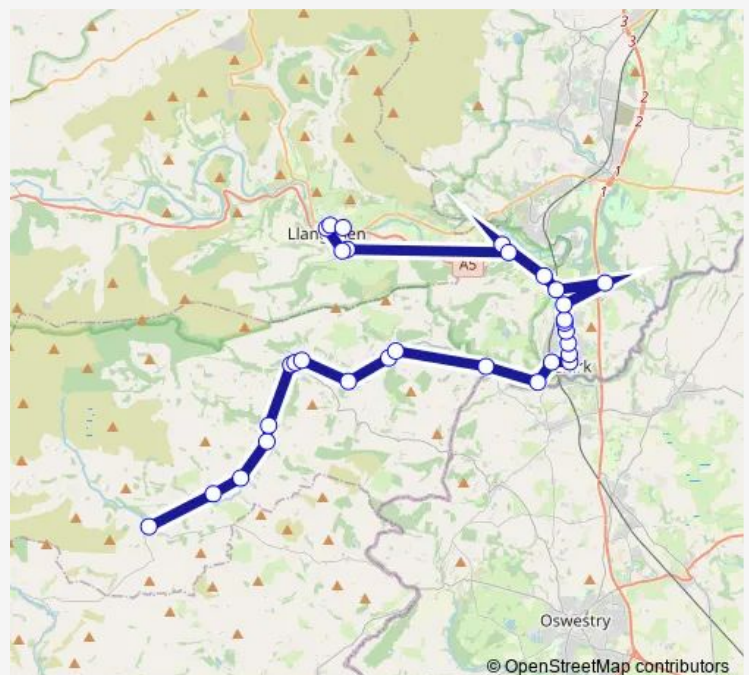

Bus 64 Llanarmon DC - Llangollen via Glyn Ceiriog, Chirk, Froncysyllte

[Go to website](#)

Direction

Llanarmon — Bishop's Walk

31 stops

[Open route schedule](#)

Llanarmon

Tregeiriog

Pont Ricket

Erwgerrig Farm

Woolpack

Cae Hafod

Cae'r Ysgol

Y Gamer

Dolywern

Glyn Traian School

Maes Meredydd

Castle Mill

Pont-faen Bridge

Chirk Railway Station

Hand Hotel

Chirk Sports Ground

Chapel Lane

Rhosywaun

Lodgevale Park Entrance

Wern

Lodge Farm

Route schedule

Llanarmon — Bishop's Walk

Monday 07:35-16:43

Tuesday 07:35-16:43

Wednesday 07:35-16:43

Thursday 07:35-16:43

Friday 07:35-16:43

Saturday 07:35-16:43

Sunday —

Route info

Direction: Llanarmon

Stops: 31

Trip Duration: 1 hour 0 min