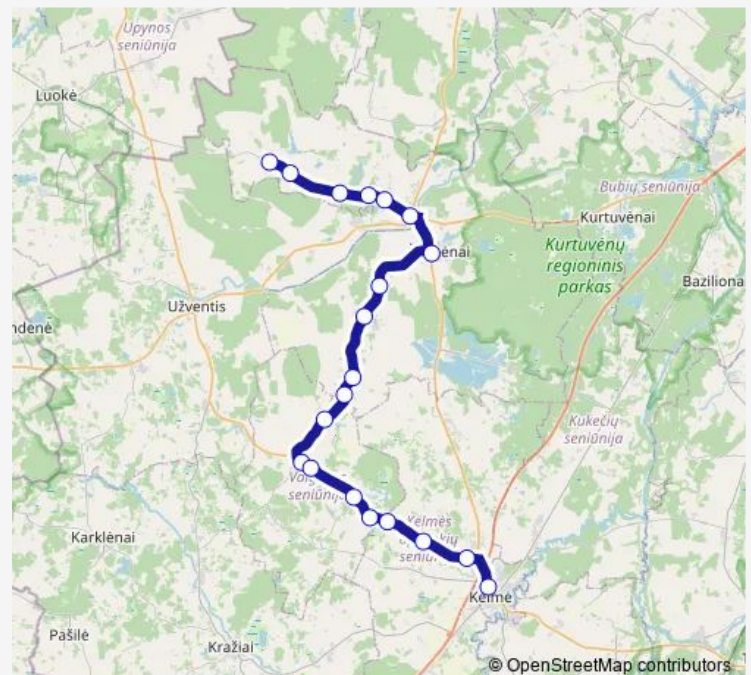

Bus 64 Kelmė-Vidsodis, Šaukėnai per Šaltenius-Kelmė

[Go to website](#)

Direction

Vidsodis — Kelmės autobusų stotis

18 stops

[Open route schedule](#)

Vidsodis

Anuvėnai

Aukseliai

Beinorava

Mokinių s.v.

Ramučiai

Šaukėnai

Pašoniai

Mokinių s.v.

Kelias į Laikšes

Laiškalnis

Paramotis

Šalteniai

Miežaičiai

Švilpiškė

Verpenos Ū.

Verpena

Kelmės autobusų stotis

Route schedule

Vidsodis — Kelmės autobusų stotis

Monday 06:50

Tuesday 06:50

Wednesday 06:50

Thursday 06:50

Friday 06:50

Saturday —

Sunday —

Route info

Direction: Vidsodis

Stops: 18

Trip Duration: 1 hour 0 min

■ 64 — Kelmė-Vidsodis, Šaukėnai per Šaltenius-Kelmė

BusMaps