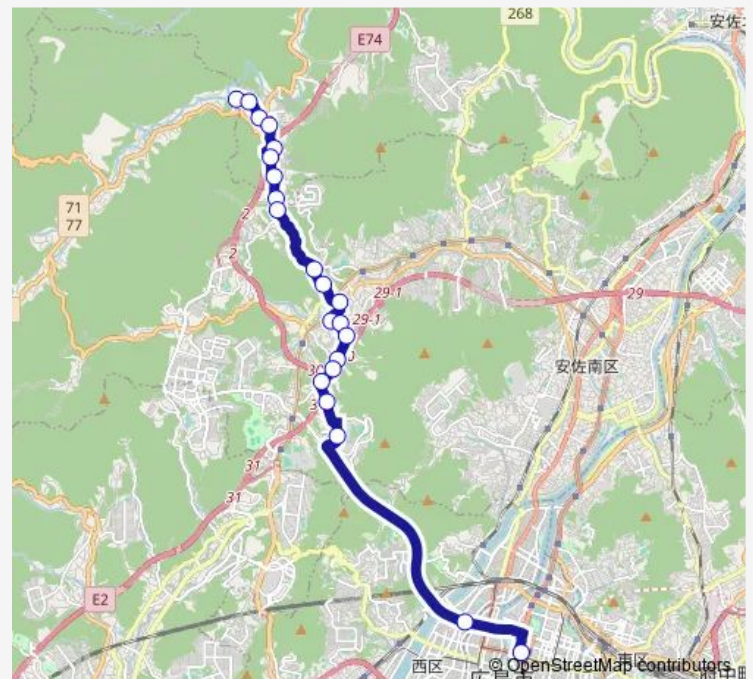

Thursday 07:10

Friday 07:10

Saturday —

Sunday —

Route info

Direction: くすの木台

Stops: 27

Trip Duration: 0 hour 47 min