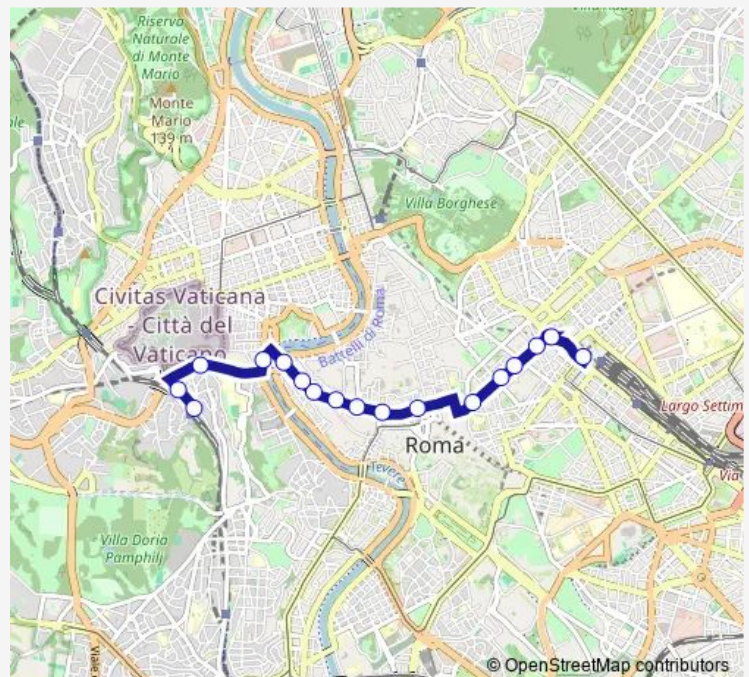

Ponte Vittorio Emanuele

LGT SASSIA/S. SPIRITO (H)

Cavalleggeri/S. Pietro

Crocifisso/Porta Fabbrica

Stazione S. Pietro (FI)

Route schedule

Termini (MA-MB-Fs) — Stazione S. Pietro (FI)

Monday 05:00-24:00

Tuesday 05:00-24:00

Wednesday 05:00-24:00

Thursday 05:00-24:00

Friday 05:00-24:00

Saturday 05:00-24:00

Sunday 05:00-24:00

Route info

Direction: Termini (MA-MB-Fs)

Stops: 17

Trip Duration: 0 hour 32 min

Direction

Termini (MA-MB-Fs) — P.Za Stazione S. Pietro (FI)

18 stops

[Open route schedule](#)

Termini (MA-MB-Fs)

Repubblica (Ma)

Nazionale/Quattro Fontane

Nazionale/Torino

Termini (MA-MB-Fs)

Route schedule

Stazione S. Pietro (FI) — Termini (MA-MB-Fs)

Monday	05:30-00:30 ⁺¹
Tuesday	05:30-00:30 ⁺¹
Wednesday	05:30-00:30 ⁺¹
Thursday	05:30-00:30 ⁺¹
Friday	05:30-00:30 ⁺¹
Saturday	05:30-00:30 ⁺¹
Sunday	05:30-00:24 ⁺¹