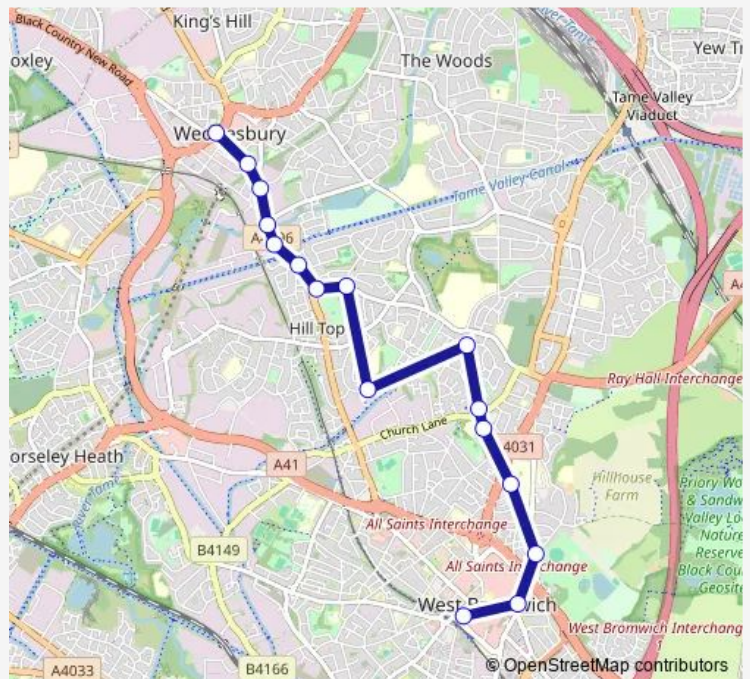

Bus 64 West Bromwich - Wednesbury via Hill Top

[Go to website](#)

**Direction**  
 West Bromwich Bus Station — Wednesbury Bus Station  
 14 stops  
[Open route schedule](#)

- West Bromwich Bus Station
- Victoria St
- West Bromwich Town Hall
- Dartmouth St
- Orwell Drive
- Vicarage Rd
- Rutland Rd
- Stafford Drive
- Hawkes Lane
- Witton Lane
- Tame Valley Canal
- Woden Rd South
- Russell St
- Wednesbury Bus Station

Route schedule  
 West Bromwich Bus Station — Wednesbury Bus Station

Monday	07:25-17:25
Tuesday	07:25-17:25
Wednesday	07:25-17:25
Thursday	07:25-17:25
Friday	07:25-17:25
Saturday	08:25-17:25
Sunday	—

Route info  
 Direction: West Bromwich Bus Station  
 Stops: 14  
 Trip Duration: 0 hour 28 min

■ 64 — West Bromwich - Wednesbury via Hill Top **BusMaps**

**Direction**

Wednesbury Bus Station — West Bromwich Bus Station

17 stops

[Open route schedule](#)

Wednesbury Bus Station

Russell St

Mounts Rd

## Route info

Direction: Wednesbury Bus Station

Stops: 17

Trip Duration: 0 hour 25 min

64 Bus time schedules and route maps are available in an offline PDF at [busmaps.com](https://busmaps.com). Use the [busmaps.com](https://busmaps.com) website to see live bus times, train schedule or subway schedule, and step-by-step directions for all public transit in Oldbury