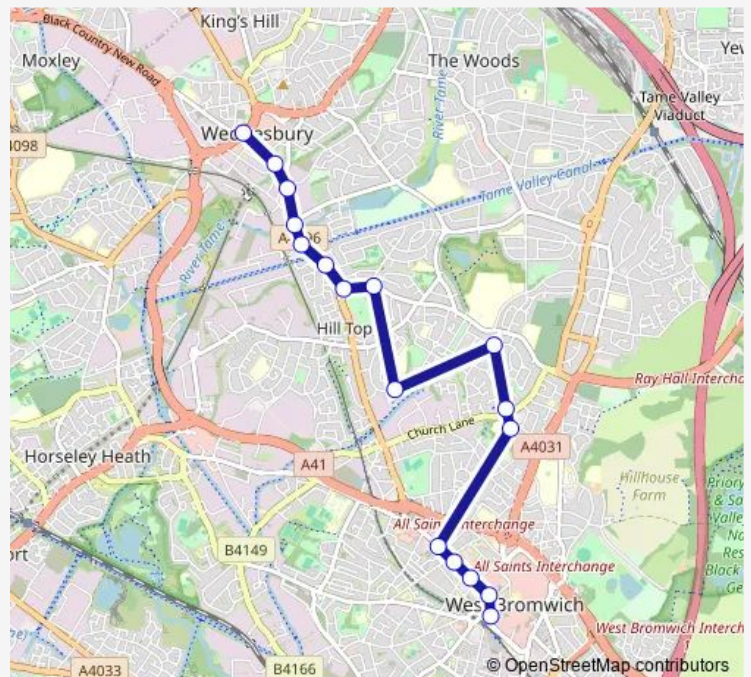

Tame Valley Canal

Woden Rd South

Russell St

Wednesbury Bus Station

Route schedule

West Bromwich Bus Station — Wednesbury Bus Station

Monday 07:25-17:25

Tuesday 07:25-17:25

Wednesday 07:25-17:25

Thursday 07:25-17:25

Friday 07:25-17:25

Saturday 08:25-17:25

Sunday —

Route info

Direction: West Bromwich Bus Station

Stops: 14

Trip Duration: 0 hour 28 min

64 — West Bromwich - Wednesbury via Hill Top

Direction

Wednesbury Bus Station — West Bromwich Bus Station

17 stops

[Open route schedule](#)

Wednesbury Bus Station

Russell St

Route info

Direction: Wednesbury Bus Station

Stops: 17

Trip Duration: 0 hour 25 min

64 Bus time schedules and route maps are available in an offline PDF at busmaps.com. Use the busmaps.com website to see live bus times, train schedule or subway schedule, and step-by-step directions for all public transit in Oldbury