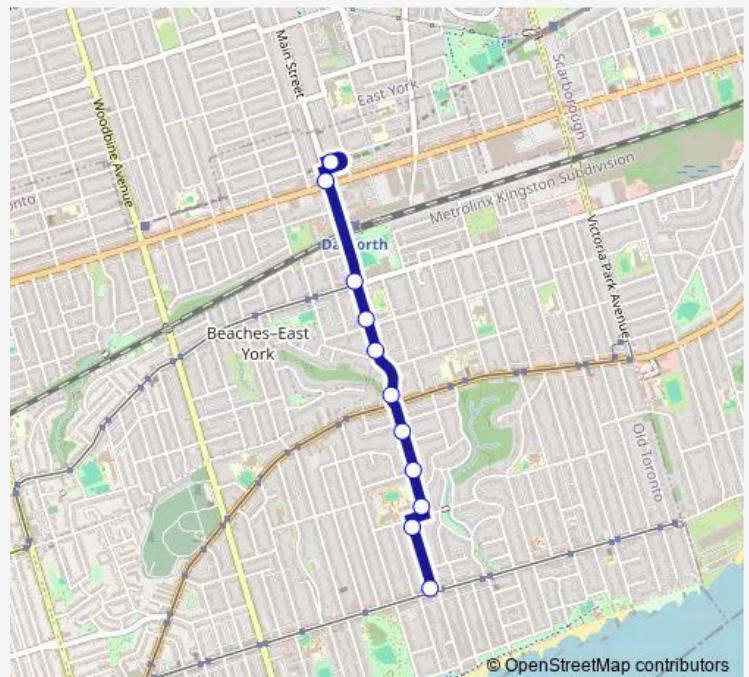

### Direction

Main Street Station — Wineva Ave at Queen St East

11 stops

[Open route schedule](#)

Main Street Station

Main St at Danforth Ave

Main St at Gerrard St East

Main St at Swanwick Ave

### Route schedule

Main Street Station — Wineva Ave at Queen St East

Monday 05:27-01:25<sup>+1</sup>

Tuesday 05:27-01:25<sup>+1</sup>

Wednesday 05:27-01:25<sup>+1</sup>

Thursday 05:27-01:25<sup>+1</sup>

Friday 05:27-01:25<sup>+1</sup>

### Route info

Direction: Main Street Station

Stops: 11

Trip Duration: 0 hour 8 min

64 — Main

**Direction**

Wineva Ave at Queen St East — Main Street Station

11 stops

## Route schedule

Wineva Ave at Queen St East — Main Street Station

Monday	05:35-01:33 <sup>+1</sup>
Tuesday	05:35-01:33 <sup>+1</sup>
Wednesday	05:35-01:33 <sup>+1</sup>
Thursday	05:35-01:33 <sup>+1</sup>
Friday	05:35-01:33 <sup>+1</sup>
Saturday	05:38-01:33 <sup>+1</sup>
Sunday	07:38-01:33 <sup>+1</sup>