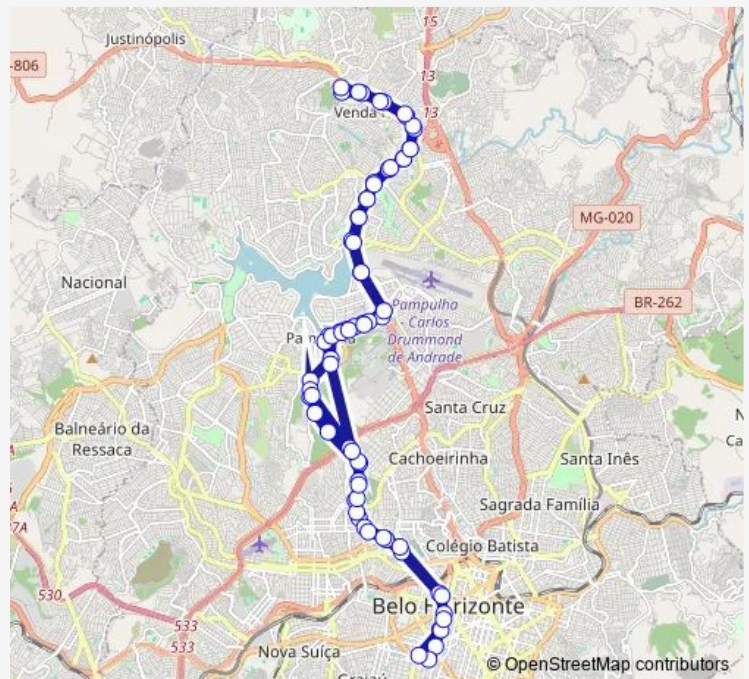

Ave Antonio Abrahao Caram 590

Ave Antonio Abrahao Caram 810

Ave Antonio Abrahao Caram 900

Route schedule

Rua Farmaceutico Raul Machado 140 — Rua Antonio Rodrigues Froes 105

Monday 04:20-23:45

Tuesday 04:20-23:45

Wednesday 04:20-23:45

Thursday 04:20-23:45

Friday 04:20-23:45

Saturday 04:30-23:45

Sunday —

Route info

Direction: Rua Farmaceutico Raul Machado 140

Stops: 73

Trip Duration: 2 hour 42 min

64 — Estacao Venda Nova/Assembleia Via Carlos Luz (Principal)

Ave Antonio Abrahao Caram 1000

Ave Coronel Oscar Paschoal 510

Ave Coronel Oscar Paschoal 862

Ave Presidente Carlos Luz 4805